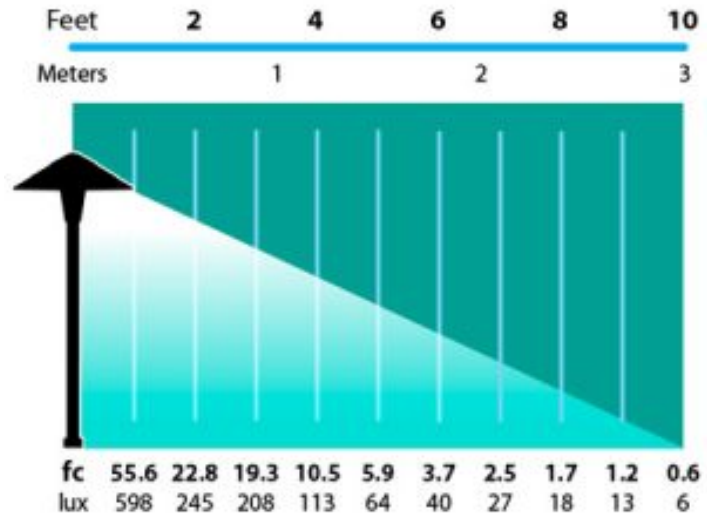

Incandescent Model

Photometrics

Half Spread Photometrics
20 ft. (6.1m) diameter

GRAND LIGHT

Lighting & Design Since 1929

104 Day St. Seymour, CT 06483
PH: 1-800-922-1469 Fax: 203-785-1184
Web: GrandLight.com