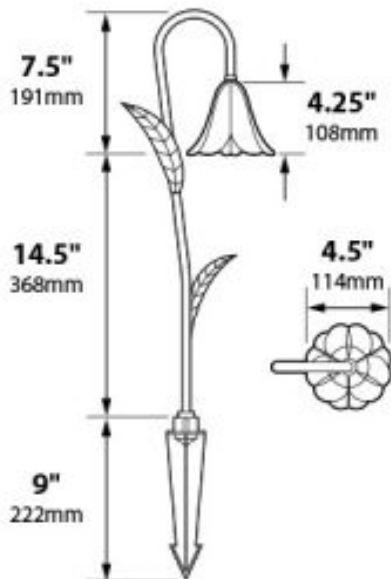

Tulip 4.5" with Leaves Incandescent Solid Brass 12v Path Landscape Light

Finish Options

Brass

Acid Verde

Acid Rust

Product Description

CONSTRUCTION: Cast brass Tulip; matching extruded brass stanchion

LAMP SUPPLIED: 18w S8 #1141; 1200 hours average rating (25w max.)

SOCKET: Single contact bayonet, brass nickel plated lamp socket screw shell with 200°C silicone lead wires

WIRING: Black 3 foot 18/2 zip cord from base of fixture

MOUNTING: Black 9" ABS stake, tapped 1/2" NPS

GRAND LIGHT

Lighting & Design Since 1929

104 Day St. Seymour, CT 06483
PH: 1-800-922-1469 Fax: 203-785-1184
Web: GrandLight.com

Tulip 4.5" with Leaves Incandescent Solid Brass 12v Path Landscape Light

#124965 - Brass
#124966 - Acid Rust

#124967 - Acid Verde

Tulip 4.5" with Leaves Incandescent Solid Brass 12v Path Landscape Light

Line Drawing

Photometrics

Half Spread Photometrics
8 ft. (2.4m) diameter

GRAND LIGHT

Lighting & Design Since 1929