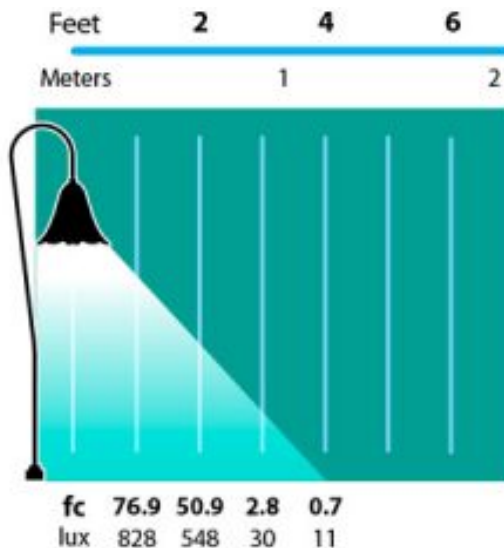

Tulip 4.5" with Leaves Incandescent Solid Brass 12v Path Landscape Light

Finish Options

Brass

Acid Verde

Acid Rust

Product Description

CONSTRUCTION: Cast brass Tulip; matching extruded brass stanchion

LAMP SUPPLIED: 18w S8 #1141; 1200 hours average rating (25w max.)

#124967 - Acid Verde

Tulip 4.5" with Leaves Incandescent Solid Brass 12v Path Landscape Light

Line Drawing

Photometrics

Half Spread Photometrics
8 ft. (2.4m) diameter

GRAND LIGHT

Lighting & Design Since 1929