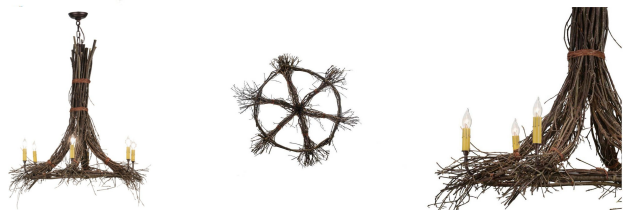

Twigs 6 LT Large Wood and Iron Chandelier

Finish Options

Craftsman Brown

Mahogany Bronze

Nickel

Satin Nickel

Timeless Bronze

Product Description

Bring Mother Nature into your home with natural twigs and branches intertwined and designed to create the elaborate structure of this unique chandelier. Replica wax candles light up this rustic fixture, crafted with meticulous attention to detail by the skillful hands of artisans at the foothills of the Adirondack Mountains in Upstate New York.

Specifications: Total Height: 44-147" Total Width: 36" Total Weight: 13.5 lbs.

Base Type: CNDL Bulb Wattage: 40 Bulb Quantity: (6) 40W Candelabra Base (Bulbs Not Included)

GRAND LIGHT
Lighting & Design Since 1929