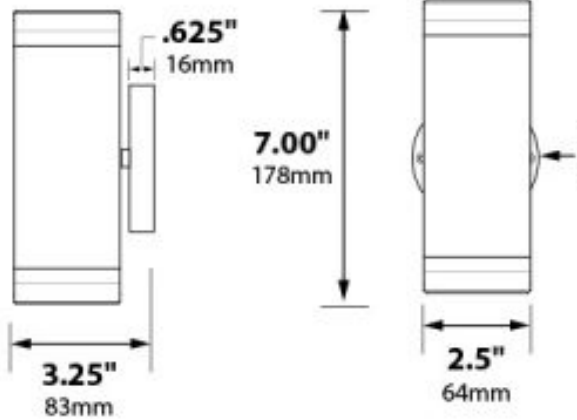

LENS: Clear tempered flat glass

CANOPY GASKET: Black newsponge closed cell .190" thickness

LAMP SUPPLIED: 2 x 20 watt MR16 FL(BAB) 5000 hours average rating (40w total max) or 4w ARROW LED 50,000 average rating

SOCKET: High temperature ceramic GU5.3 bi-pin with 250°C silicone lead wires

WIRING: Black and 2 White 250°C silicone lead wires

MOUNTING: Canopy included with 2 stainless steel #2 Phillips, flat head, wood screws

GRAND LIGHT
Lighting & Design Since 1929

104 Day St. Seymour, CT 06483
PH: 1-800-922-1469 Fax: 203-785-1184
Web: GrandLight.com

Up/Down Light Wall Mount Stainless Steel 12v Specialty
Landscape Light

#57571 - Stainless
Steel/Incandescent

#127343- - Stainless Steel/LED

Up/Down Light Wall Mount Stainless Steel 12v Specialty Landscape Light

Line Drawing

Photometrics

Light Distribution and Photometrics
6 ft. (1.8m) radius

GRAND LIGHT

Lighting & Design Since 1929