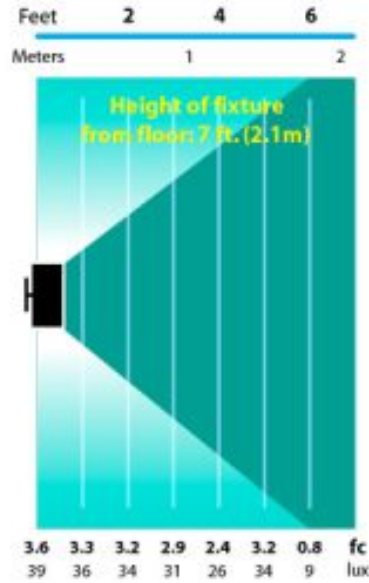

Photometrics

Light Distribution and Photometrics
6 ft. (1.8m) radius

GRAND LIGHT

Lighting & Design Since 1929

104 Day St. Seymour, CT 06483
PH: 1-800-922-1469 Fax: 203-785-1184
Web: GrandLight.com

Up/Down Light Wall Mount Stainless Steel 12v Specialty
Landscape Light

#57571 - Stainless
Steel/Incandescent

#127343- - Stainless Steel/LED