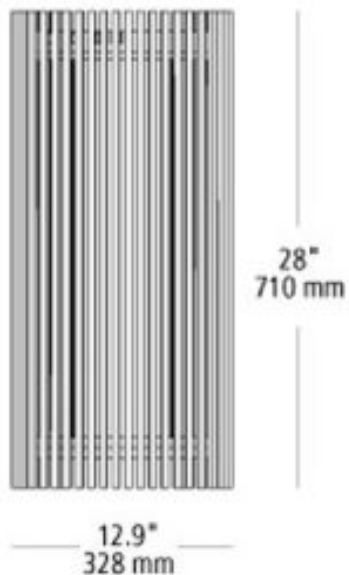

Upstate 26 Contemporary Outdoor Wall Light

Line Drawing

wall projection 6.1" / 154 mm

GRAND LIGHT
Lighting & Design Since 1929

104 Day St. Seymour, CT 06483
PH: 1-800-922-1469 Fax: 203-785-1184
Web: GrandLight.com

Upstate 26 Contemporary Outdoor Wall Light
#188401 - Silver #188400 - Bronze