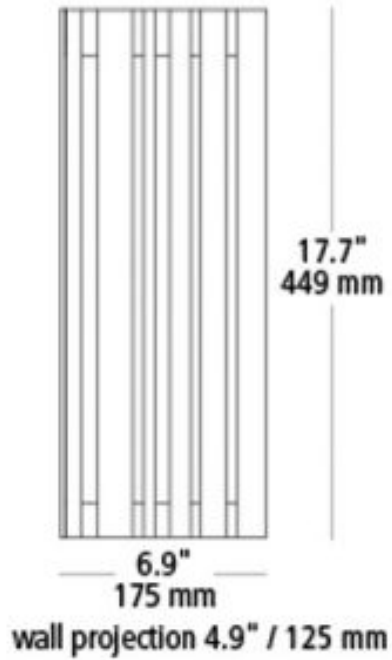

Uptown Large Contemporary Outdoor Wall Light

Line Drawing

GRAND LIGHT
Lighting & Design Since 1929

104 Day St. Seymour, CT 06483
PH: 1-800-922-1469 Fax: 203-785-1184
Web: GrandLight.com

Uptown Large Contemporary Outdoor Wall Light

#104081 - Bronze
#104079 - Black

#104080 - Silver