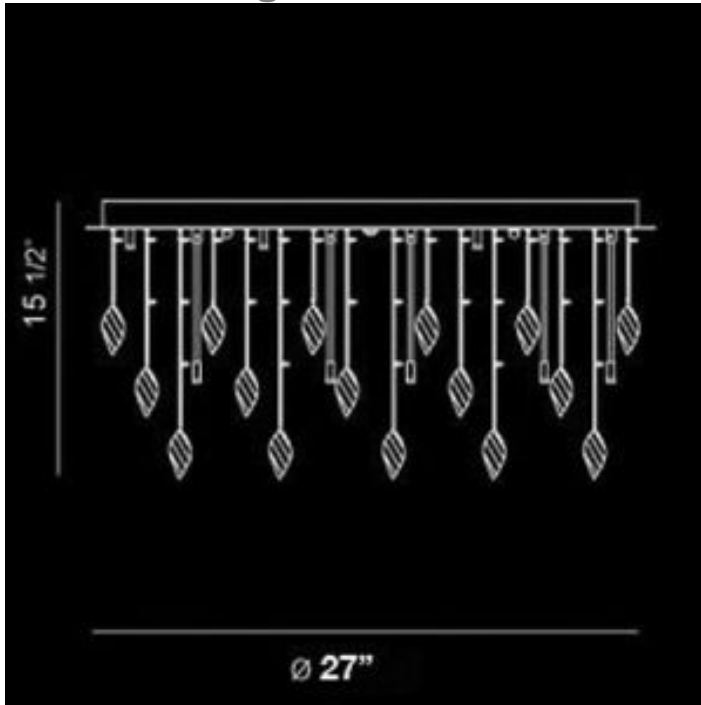

Vega 27" Dia Extra Large Crystal Flush Mount Ceiling Light

Finish Options

Chrome

Shade Options

Clear

Smoke

Amber

Product Description

Cascading waterfall of blown glass rods and hand polished crystal elements off of a mirrored chrome body sparkle endlessly, the reflections of a pure form of beauty. Diameter: 27"
Height: 15.5"
Est. Weight: 32.98 lbs

GRAND LIGHT
Lighting & Design Since 1929

104 Day St. Seymour, CT 06483
PH: 1-800-922-1469 Fax: 203-785-1184
Web: GrandLight.com

Vega 27" Dia Extra Large Crystal Flush Mount Ceiling Light
#188361 - Chrome/Amber #188360 - Chrome/Smoke
#188359 - Chrome/Clear

Vega 27" Dia Extra Large Crystal Flush Mount Ceiling Light

Line Drawing

GRAND LIGHT
Lighting & Design Since 1929

104 Day St. Seymour, CT 06483
PH: 1-800-922-1469 Fax: 203-785-1184
Web: GrandLight.com

Vega 27" Dia Extra Large Crystal Flush Mount Ceiling Light
#188361 - Chrome/Amber #188360 - Chrome/Smoke
#188359 - Chrome/Clear