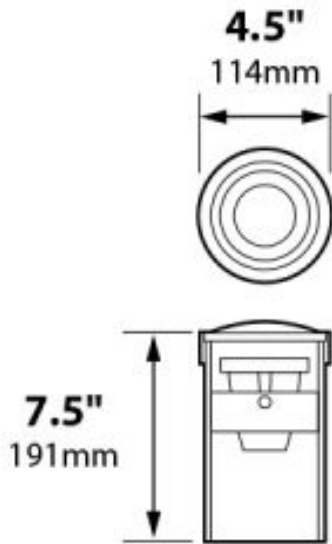

Well Light 4.5" Solid Brass 12v Inground Landscape Light

Line Drawing