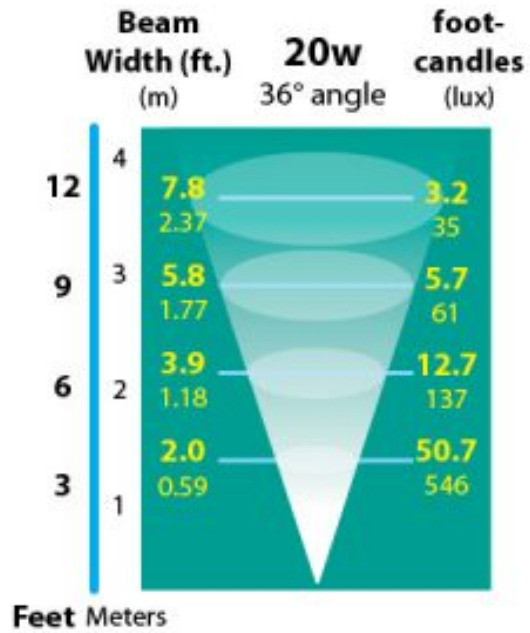

Well Light 4.5" Solid Brass 12v Inground Landscape Light

Line Drawing

Photometrics

GRAND LIGHT

Lighting & Design Since 1929

104 Day St. Seymour, CT 06483
 PH: 1-800-922-1469 Fax: 203-785-1184
 Web: GrandLight.com