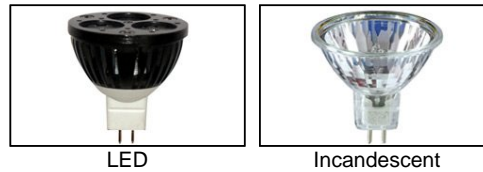

# Well Light 4.5" w/ Angle Cut Cast Aluminum 12v Inground Landscape Light

## Finish Options

## Product Description

**CONSTRUCTION:** Black extruded ABS housing; cast aluminum fixture; cast aluminum lens holder & high impact clear tempered convex glass lens

**LENS:** High impact clear tempered flat glass

## Well Light 4.5" w/ Angle Cut Cast Aluminum 12v Inground Landscape Light

- #127070 - Black Texture/W/O Angle Cap/LED
- #127071 - Rust/W/O Angle Cap/LED
- #127072 - Weathered Brown/W/O Angle Cap/LED
- #127073 - Rust/W/O Angle Cap/LED
- #127074 - Weathered Iron/W/O Angle Cap/LED
- #127075 - Antique Verde/W/O Angle Cap/LED
- #127076 - Camel Tone/W/O Angle Cap/LED