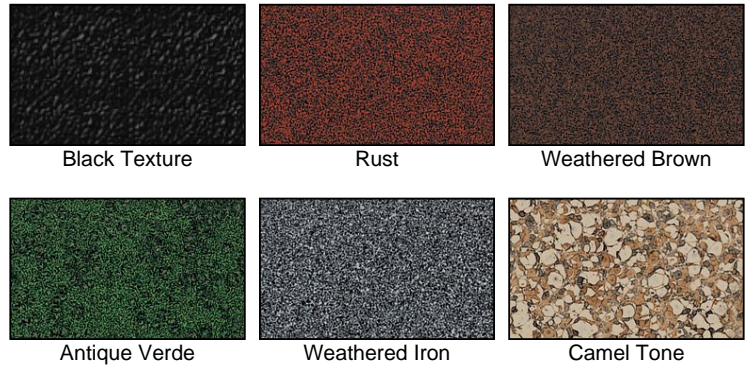

## Finish Options

#127070- - Black Texture/W/O Angle Cap/LED  
 #127071- - Antique Verde/W/O Angle Cap/LED  
 #127072- - Camel Tone/W/O Angle Cap/LED  
 #127073- - Rust/W/O Angle Cap/LED  
 #127074- - Weathered Iron/W/O Angle Cap/LED  
 #127075- - Weathered Brown/W/O Angle Cap/LED