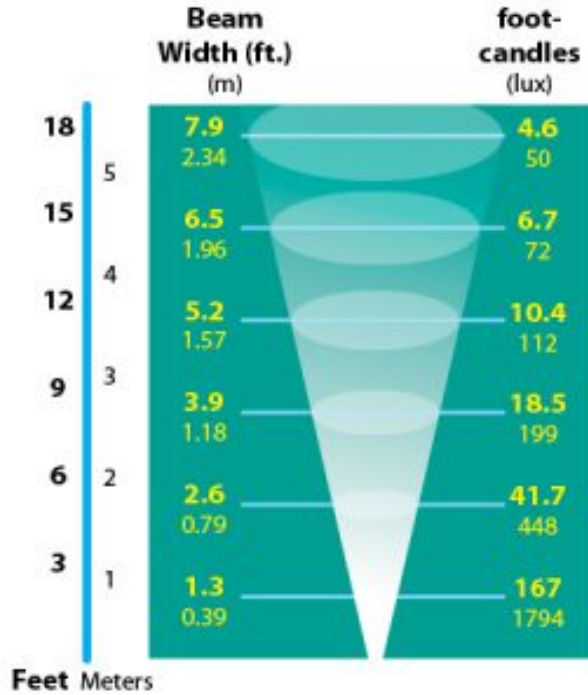

Photometrics

GRAND LIGHT
Lighting & Design Since 1929

104 Day St. Seymour, CT 06483
PH: 1-800-922-1469 Fax: 203-785-1184
Web: GrandLight.com

Well Light Black 12v Inground Landscape Light
#1089 - Black Texture