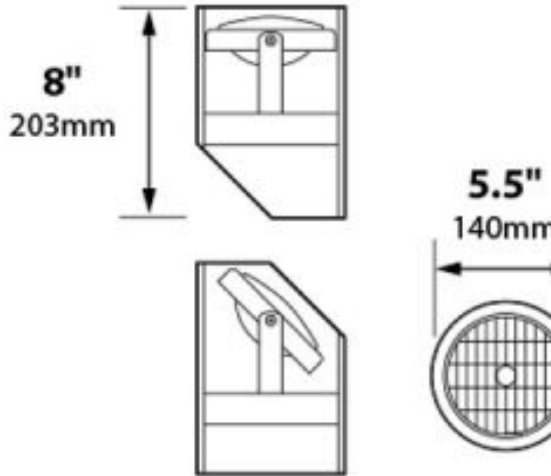

Well Light Black 12v Inground Landscape Light

Line Drawing