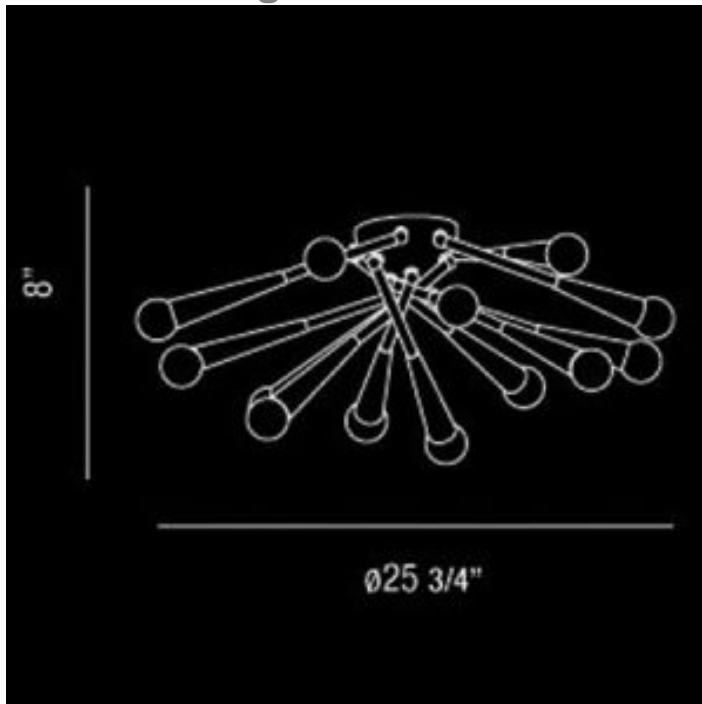

Zazu 25.75" Dia Extra Large Contemporary Flush Mount Ceiling Light

Line Drawing

GRAND LIGHT

Lighting & Design Since 1929

104 Day St. Seymour, CT 06483
PH: 1-800-922-1469 Fax: 203-785-1184
Web: GrandLight.com

Zazu 25.75" Dia Extra Large Contemporary Flush Mount Ceiling
Light

#188362 - Black/Chrome

#188363 - White/Chrome