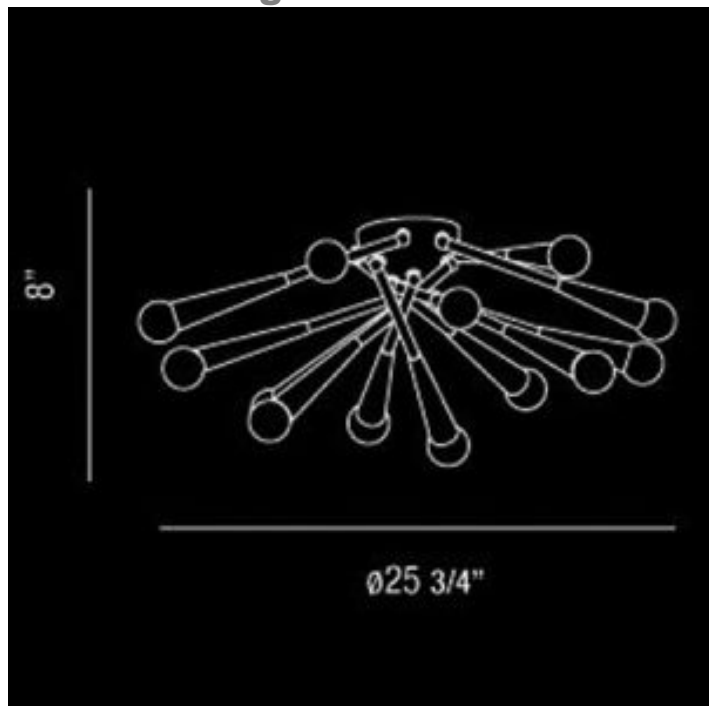

Zazu 25.75" Dia Extra Large Contemporary Flush Mount Ceiling Light

Finish Options

White

Black

Shade Options

Chrome

Product Description

Polished spun metal rods with chromed tips and canopy, braided cable supports. Diameter: 25.75"

Height: 8"

Est. Weight: 13.38 lbs

Lamping: (12) 40W E12 Candelabra Bulbs (Not Included)

GRAND LIGHT
Lighting & Design Since 1929

104 Day St. Seymour, CT 06483
PH: 1-800-922-1469 Fax: 203-785-1184
Web: GrandLight.com

Zazu 25.75" Dia Extra Large Contemporary Flush Mount Ceiling Light

#188362 - Black/Chrome

#188363 - White/Chrome

Zazu 25.75" Dia Extra Large Contemporary Flush Mount Ceiling Light

Line Drawing

GRAND LIGHT

Lighting & Design Since 1929