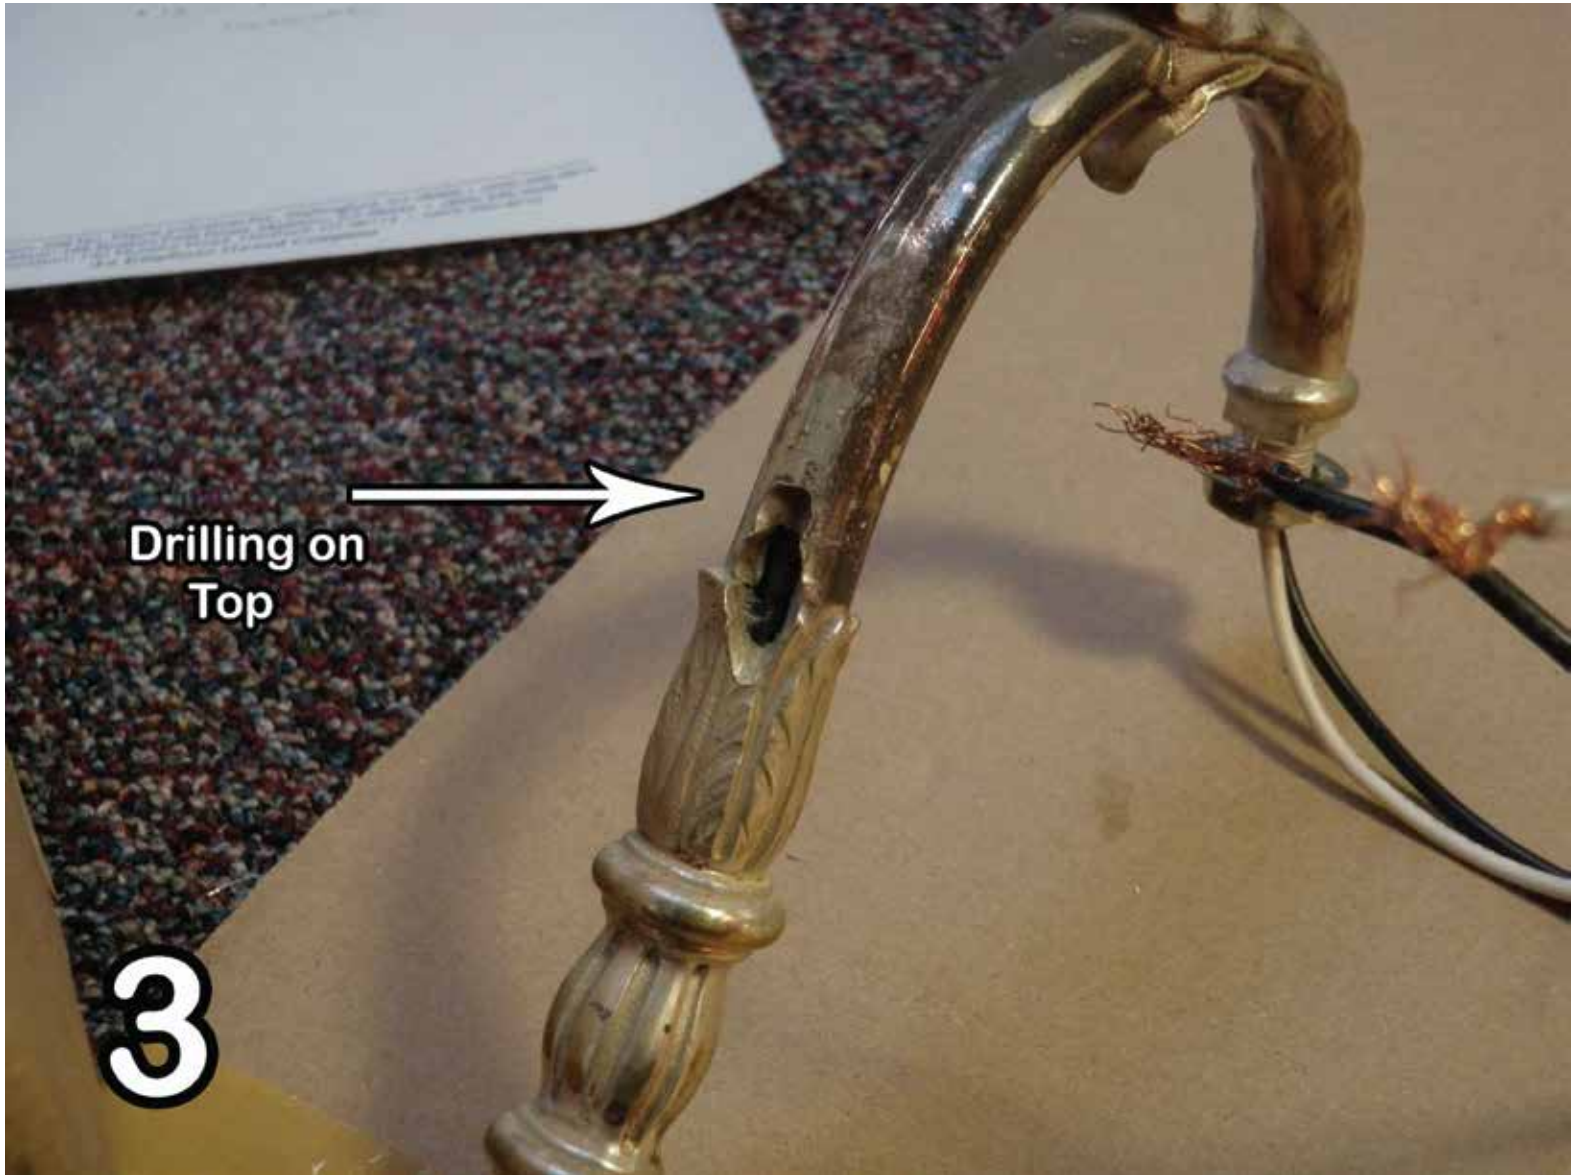

Drilling on
Top

3

Notes: (chandelier 1 arm #3)

- Arm #3 has two previous holes drilled on the top portion.
- This damage will not be repaired as it can cause further damage to the arm and the plating. A protective sleeve will be added on wire to protect it.

Approval: _____ Date: _____

GRAND LIGHT
Historic Lighting Restoration & Custom Lighting
580 Grand Ave. New Haven, CT 06511
PH: 1-800-922-1469 Fax: 203-785-1184
Web: LightRestoration.com

Project: Harvard University - McKinlock Hall
Lamp: 18 3w LED B11 Medium Base Ballast: N/A
Voltage: 120v Finish: Silver
QTY: _____ Date: 1/10/14 Type: AE08