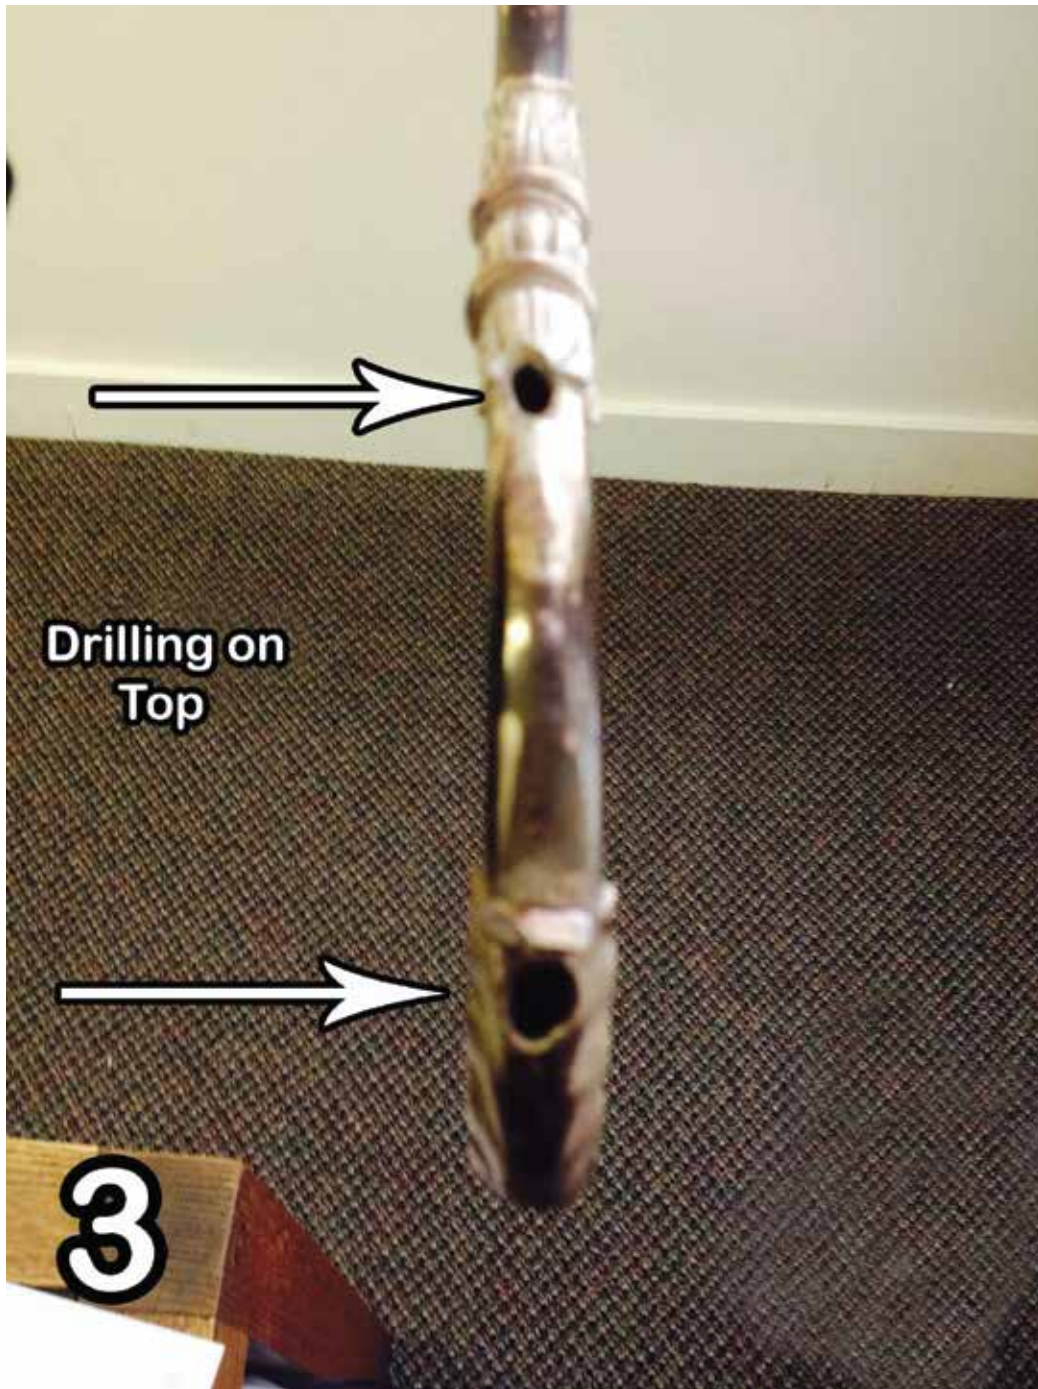

Harvard University - McKinlock Hall
TYPE: AE08 Damage Report; Arm #3

Drilling on
Top

3

Notes: (chandelier 1 arm #3)

- Arm #3 has two previous holes drilled on the top portion.
- This damage will not be repaired as it can cause further damage to the arm and the plating. A protective sleeve will be added on wire to protect it.

Approval: _____ Date: _____

GRAND LIGHT
Historic Lighting Restoration & Custom Lighting
580 Grand Ave. New Haven, CT 06511
PH: 1-800-922-1469 Fax: 203-785-1184
Web: LightRestoration.com

Project: Harvard University - McKinlock Hall
Lamp: 18 3w LED B11 Medium Base Ballast: N/A
Voltage: 120v Finish: Silver
QTY: _____ Date: 1/10/14 Type: AE08