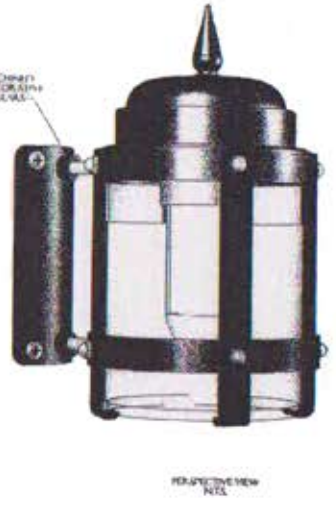

GRAND LIGHT

Historic Lighting Restoration & Custom Lighting

104 Day St Seymour, Ct 06483

PH: 1-800-922-1469 Fax: 203-828-6307

Web: LightRestoration.com

Project: Town of North Cannan

Lamp: 50 Watt Metal Halide

Transformer: 50 watt MH

Voltage: 120 volt

Shade: Frosted Seeded Cylinder

Finish: Green

Type: 1

Date: 8/4/2010