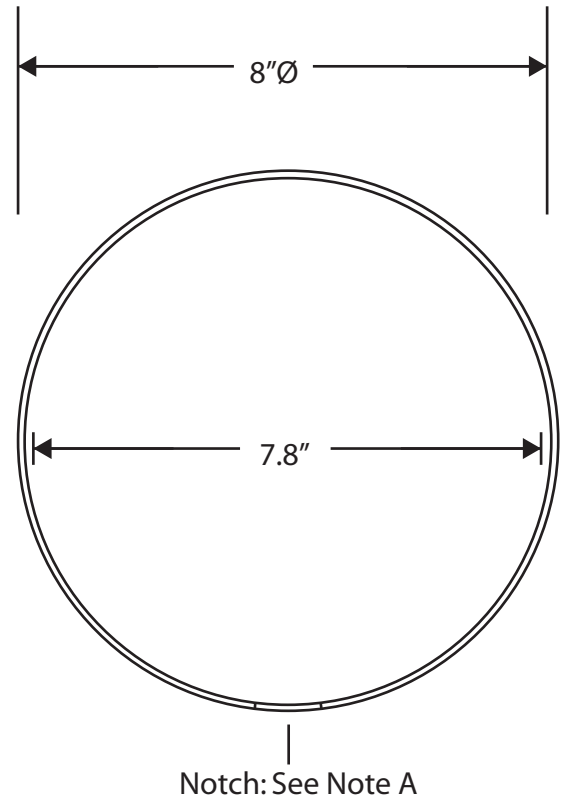

Transformer: 50 watt MH

Voltage: 120 volt

Shade: Frosted Seeded Cylinder

Finish: Green

Type: 1

Date: 8/4/2010

Crystal Seeded Glass Cylinders

Side View

Bottom View

Notes:

A) Notch: Bottom only. 1"W x 1.25"H

B) Description: Crystal Seeded Glass Cylinder with frosted mid-section.

Approval: _____

GRAND LIGHT

Historic Lighting Restoration & Custom Lighting

580 Grand Ave. New Haven, CT 06511

PH: 1-800-922-1469 Fax: 203-785-1184

Web: LightRestoration.com

Project: Crystal Seeded Glass Cylinders

Dimensions: 8" D x 10.75"H

Glass: Crystal Seeded

Scale: NTS

Date: 8/4/10