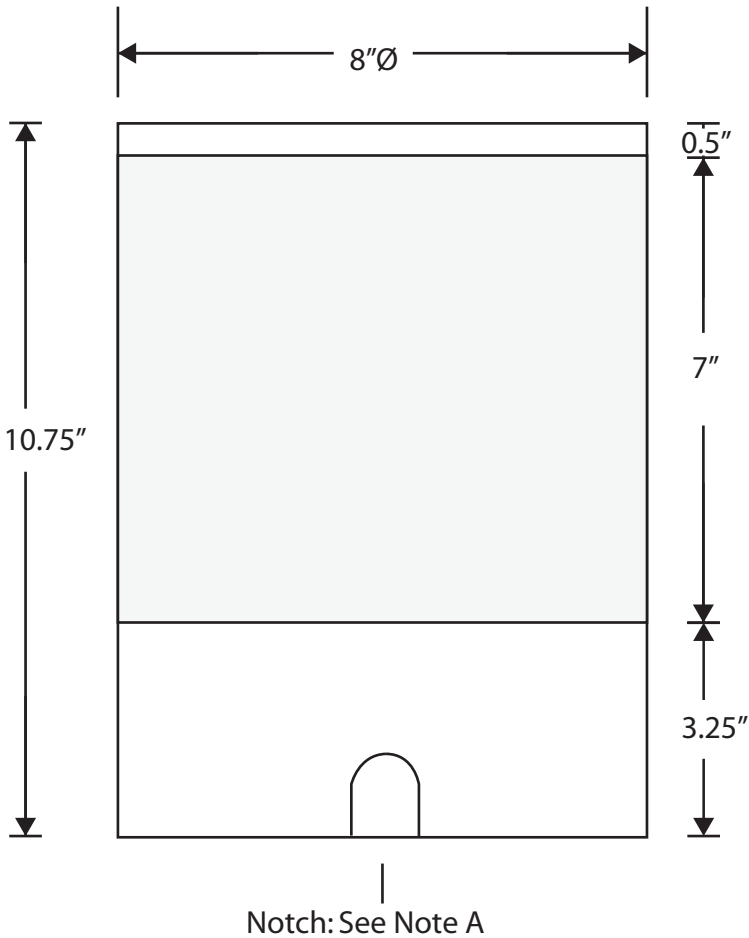

Transformer: 50 watt MH

Voltage: 120 volt

Shade: Frosted Seeded Cylinder

Finish: Green

Type: 1

Date: 8/4/2010

Crystal Seeded Glass Cylinders

Side View

Bottom View

Notes:

A) Notch: Bottom only. 1"W x 1.25"H

B) Description: Crystal Seeded Glass Cylinder with frosted mid-section.

Approval: _____

GRAND LIGHT

Historic Lighting Restoration & Custom Lighting

580 Grand Ave. New Haven, CT 06511

PH: 1-800-922-1469 Fax: 203-785-1184

Web: LightRestoration.com

Project: Crystal Seeded Glass Cylinders

Dimensions: 8" D x 10.75"H

Glass: Crystal Seeded

Scale: NTS

Date: 8/4/10