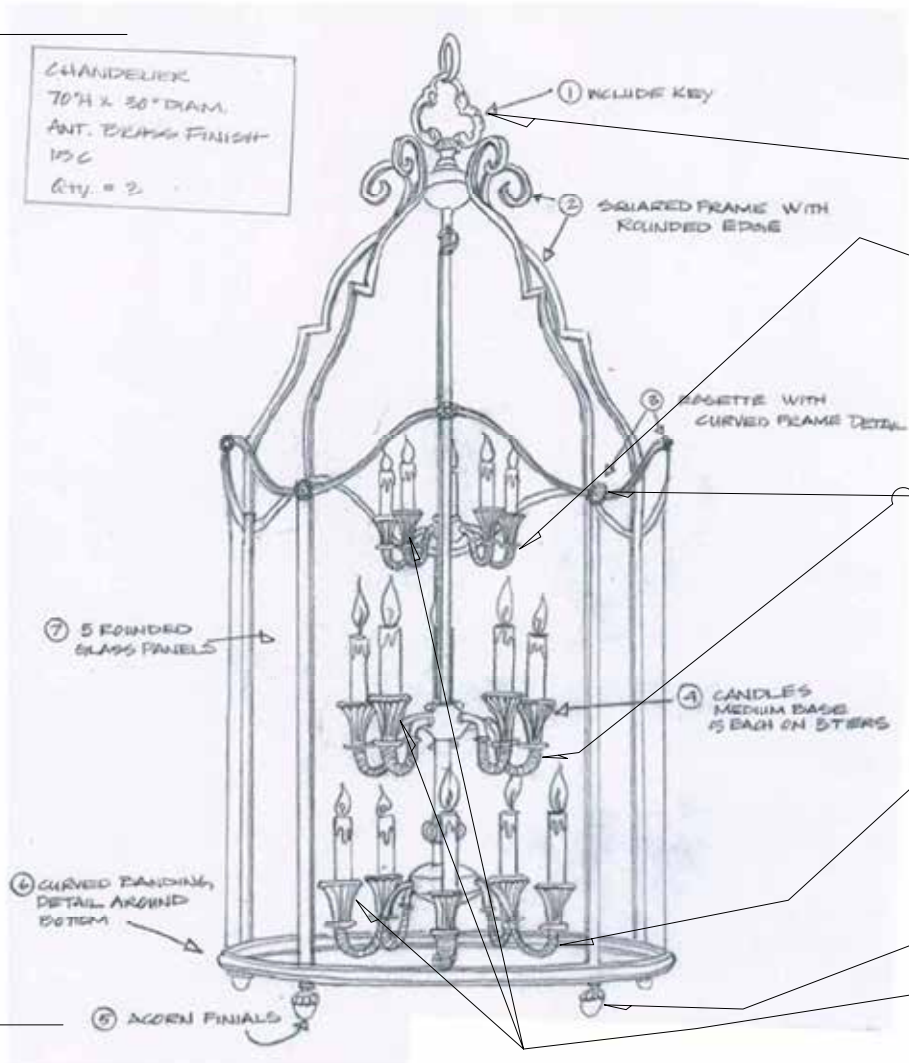

CHANDELIER  
70"H x 30" DIAM.  
ANT. BRASS FINISH  
ISC  
QTY. = 2

70"

30"Ø

**FIRST PRESBYTERIAN CHURCH**  
**WELL-DESIGNED INTERIORS**

CHANDELIER  
70"H x 30" DIAM  
ANTIQU BRASS FINISH  
QTY. = 3

REVISIONS