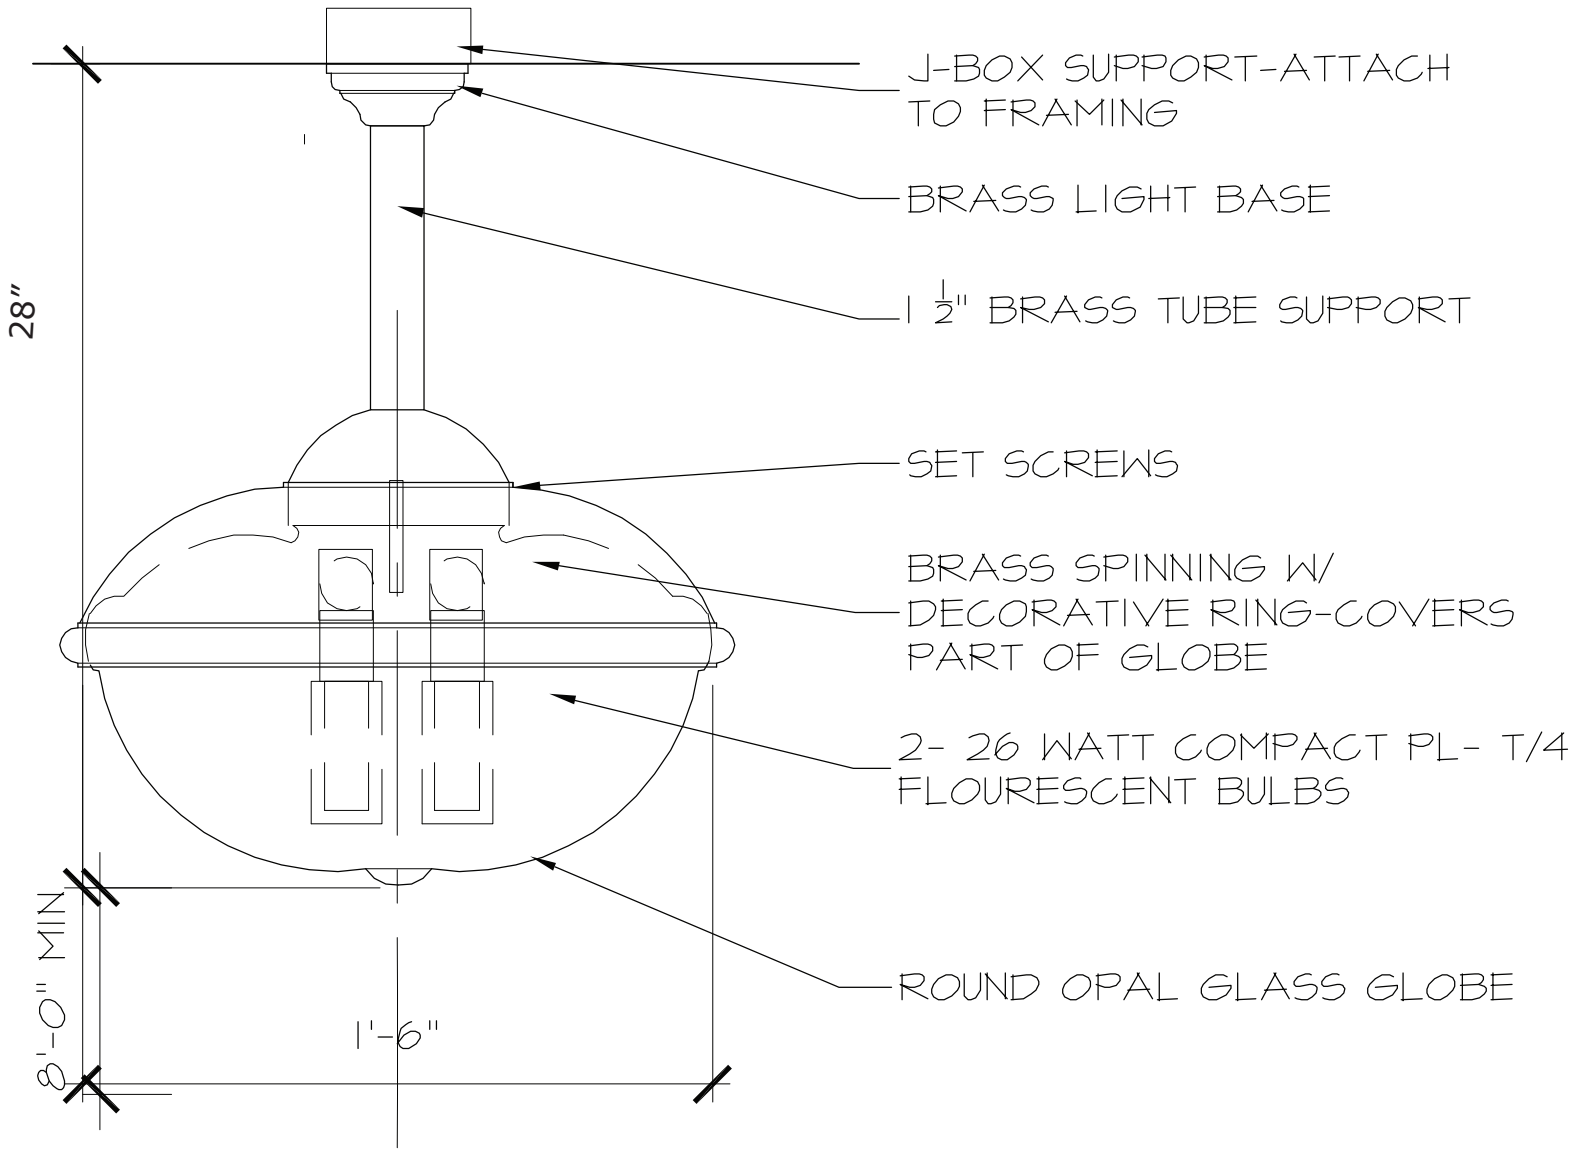

**Malaga Cove Library**  
**TYPE: DB28**

**Comments: Glass Shade to be B0551 from Rejuvenation.**

**NOTE: Final dimensions subject to adjustment at time of tooling and metal fabrication.**

**Approval:** \_\_\_\_\_

**Lamp: PL-T/26W/835/4P/ALTO Voltage: 120-277**

**Ballast: ICF2542M2LDK Finish: Medium Bronze**

**Scale: NTS Date: 8/15/2011 Type: DB28**