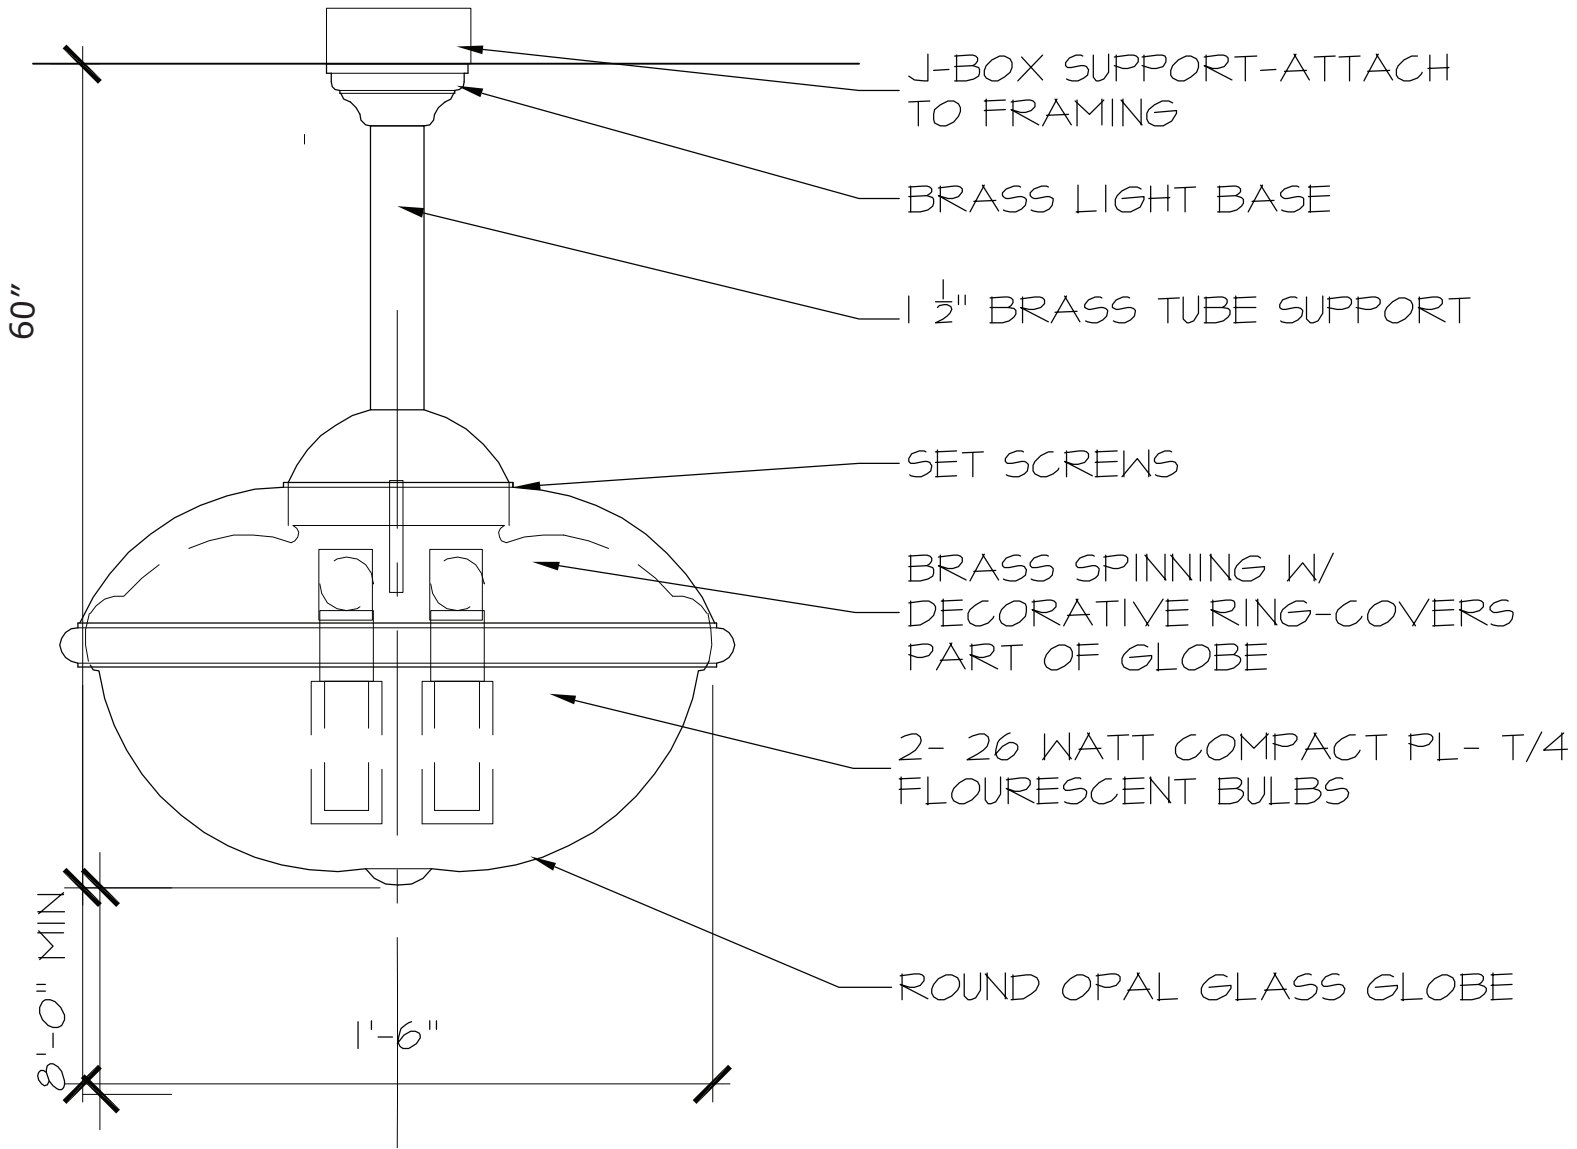

**Malaga Cove Library**  
**TYPE: DB60**

**Comments: Glass Shade to be B0551 from Rejuvenation.**

**NOTE: Final dimensions subject to adjustment at time of tooling and metal fabrication.**

**Approval:** \_\_\_\_\_

**Lamp: PL-T/26W/835/4P/ALTO Voltage: 120-277**

**Ballast: ICF2542M2LDK Finish: Medium Bronze**

**Scale: NTS Date: 8/15/2011 Type: DB60**