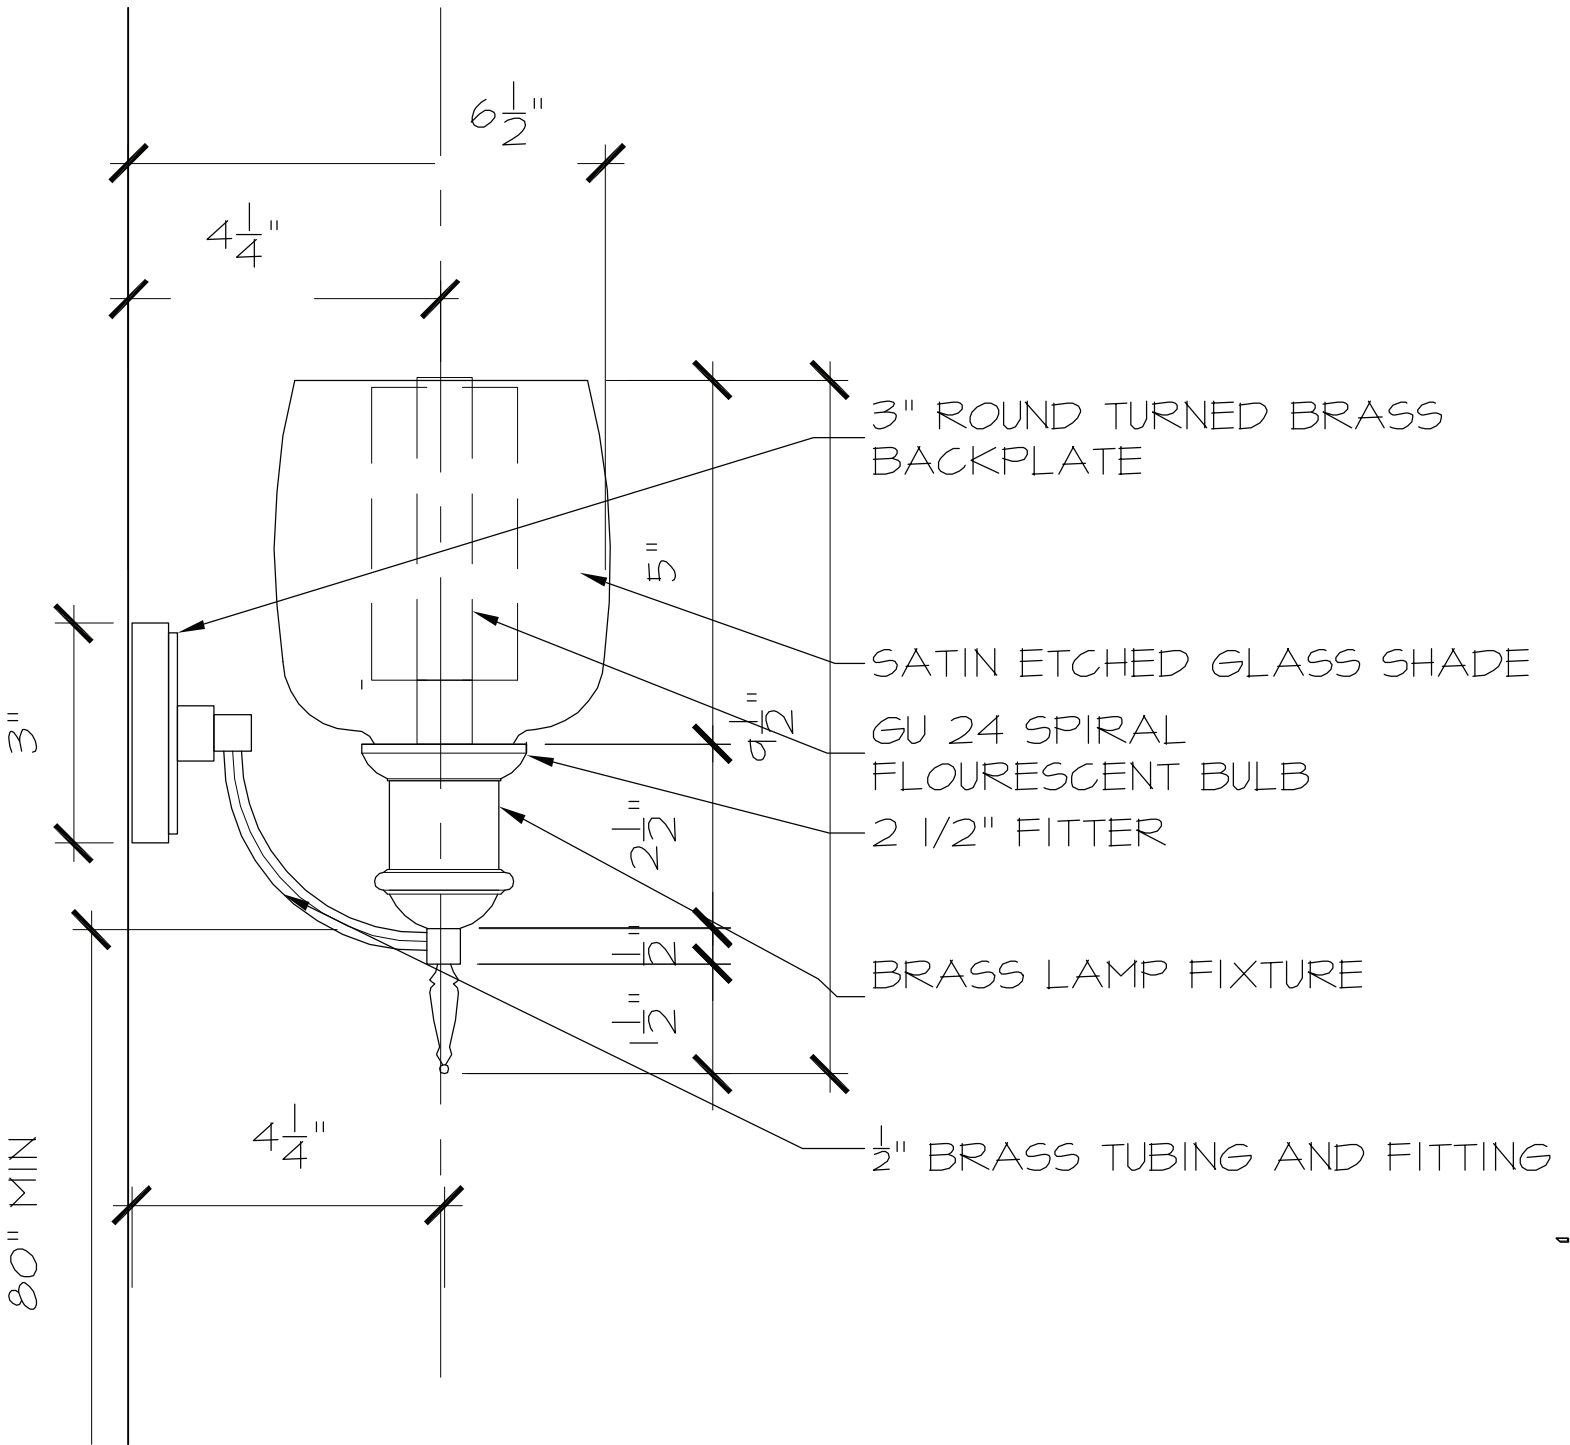

Malaga Cove Library
TYPE: DD

Comments: Glass Shade to be B6956 from Rejuvenation. GU24 socket to be wired in fixture and bulb to remain below lip of glass shade.
NOTE: Final dimensions subject to adjustment at time of tooling and metal fabrication.
Approval: _____