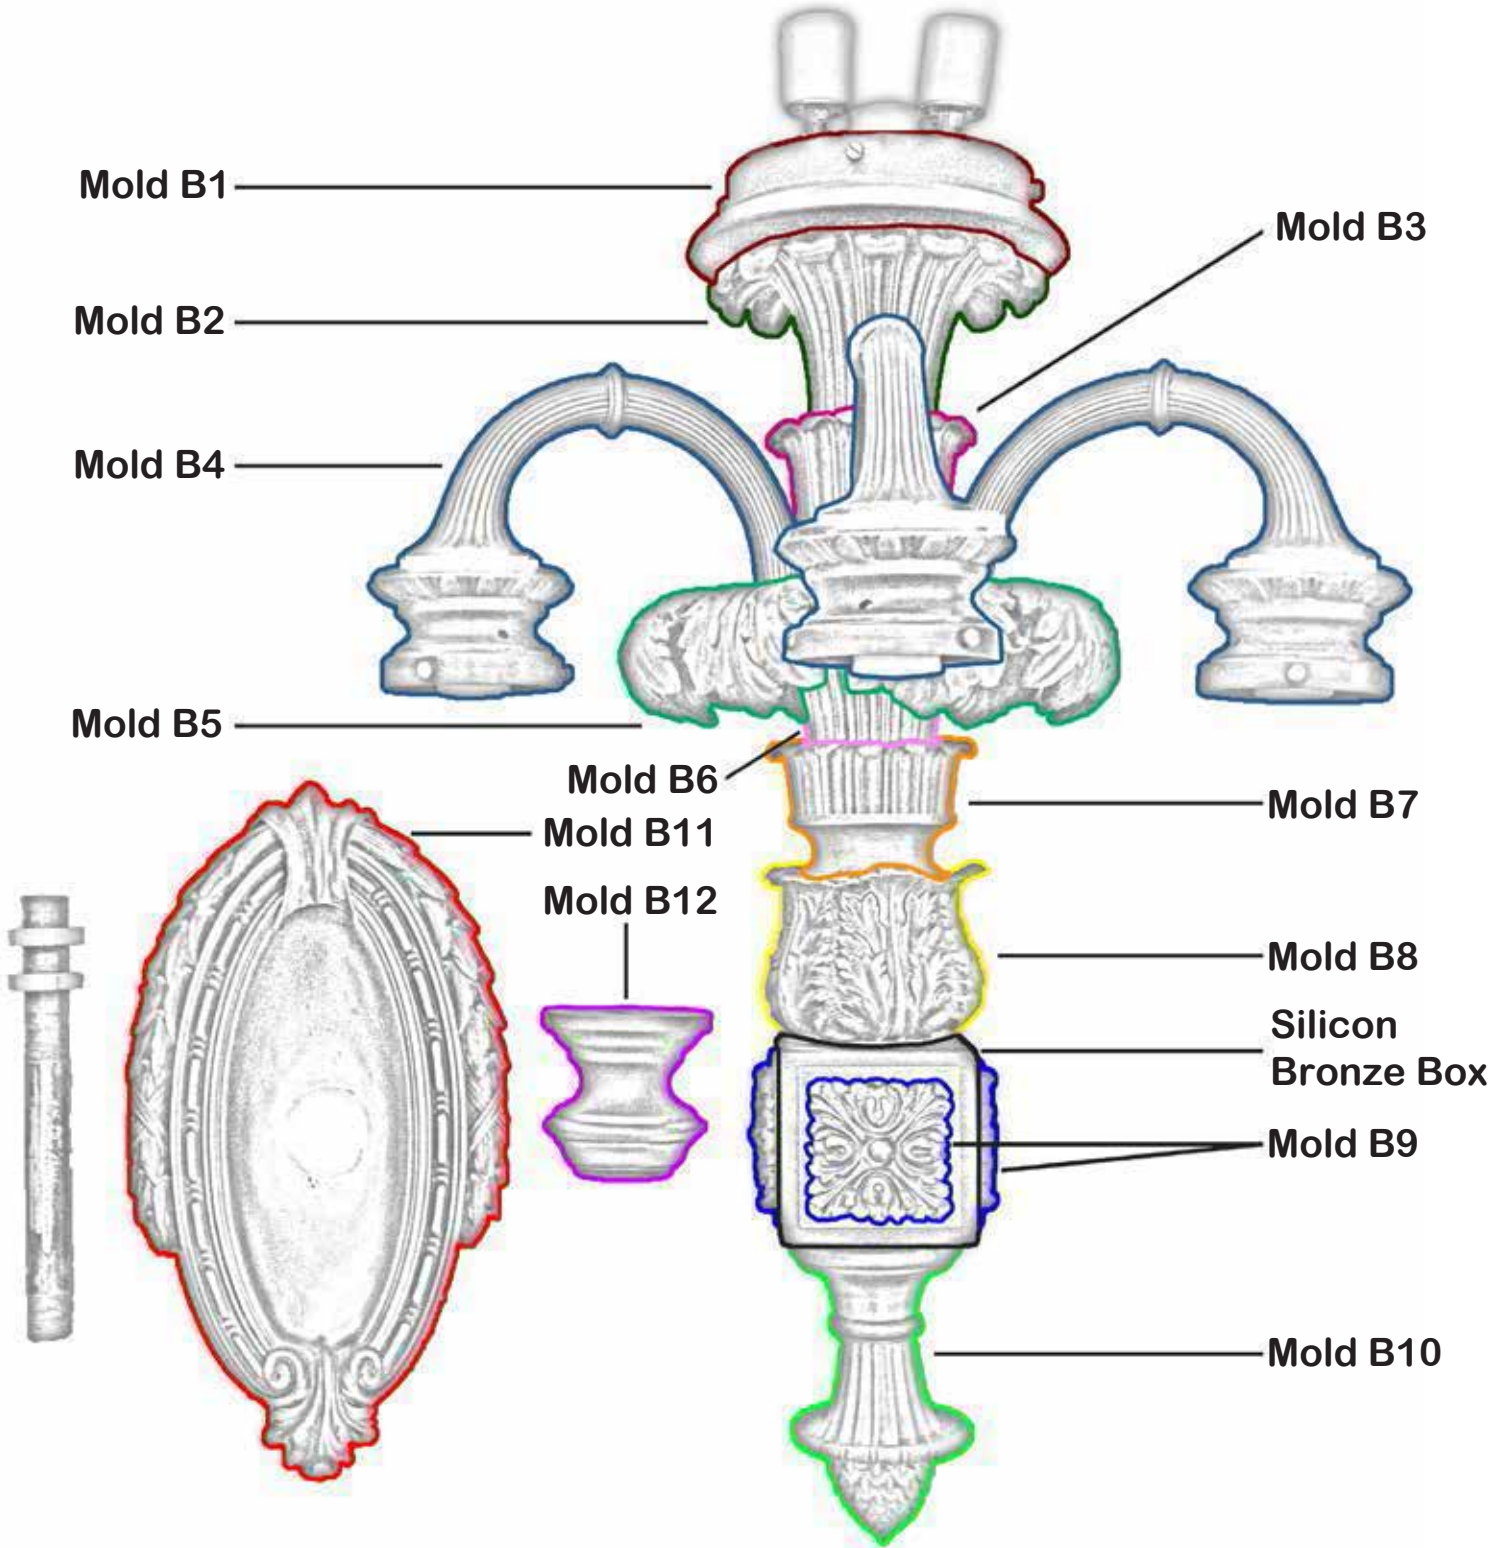

Lamp: As Is

Voltage: 120V

Socket: (7) Medium Base

Ballast: N/A

Circuits: 1

Finish: Gold Patina

Shade: Glass

SO#: 70366

Glass: 3 Opal 6"

1 Opal 12"

**QTY: 4**

**Date: 9/21/15**

**Type: B**

# William J Brennan Courthouse Type B New Mold Configuration