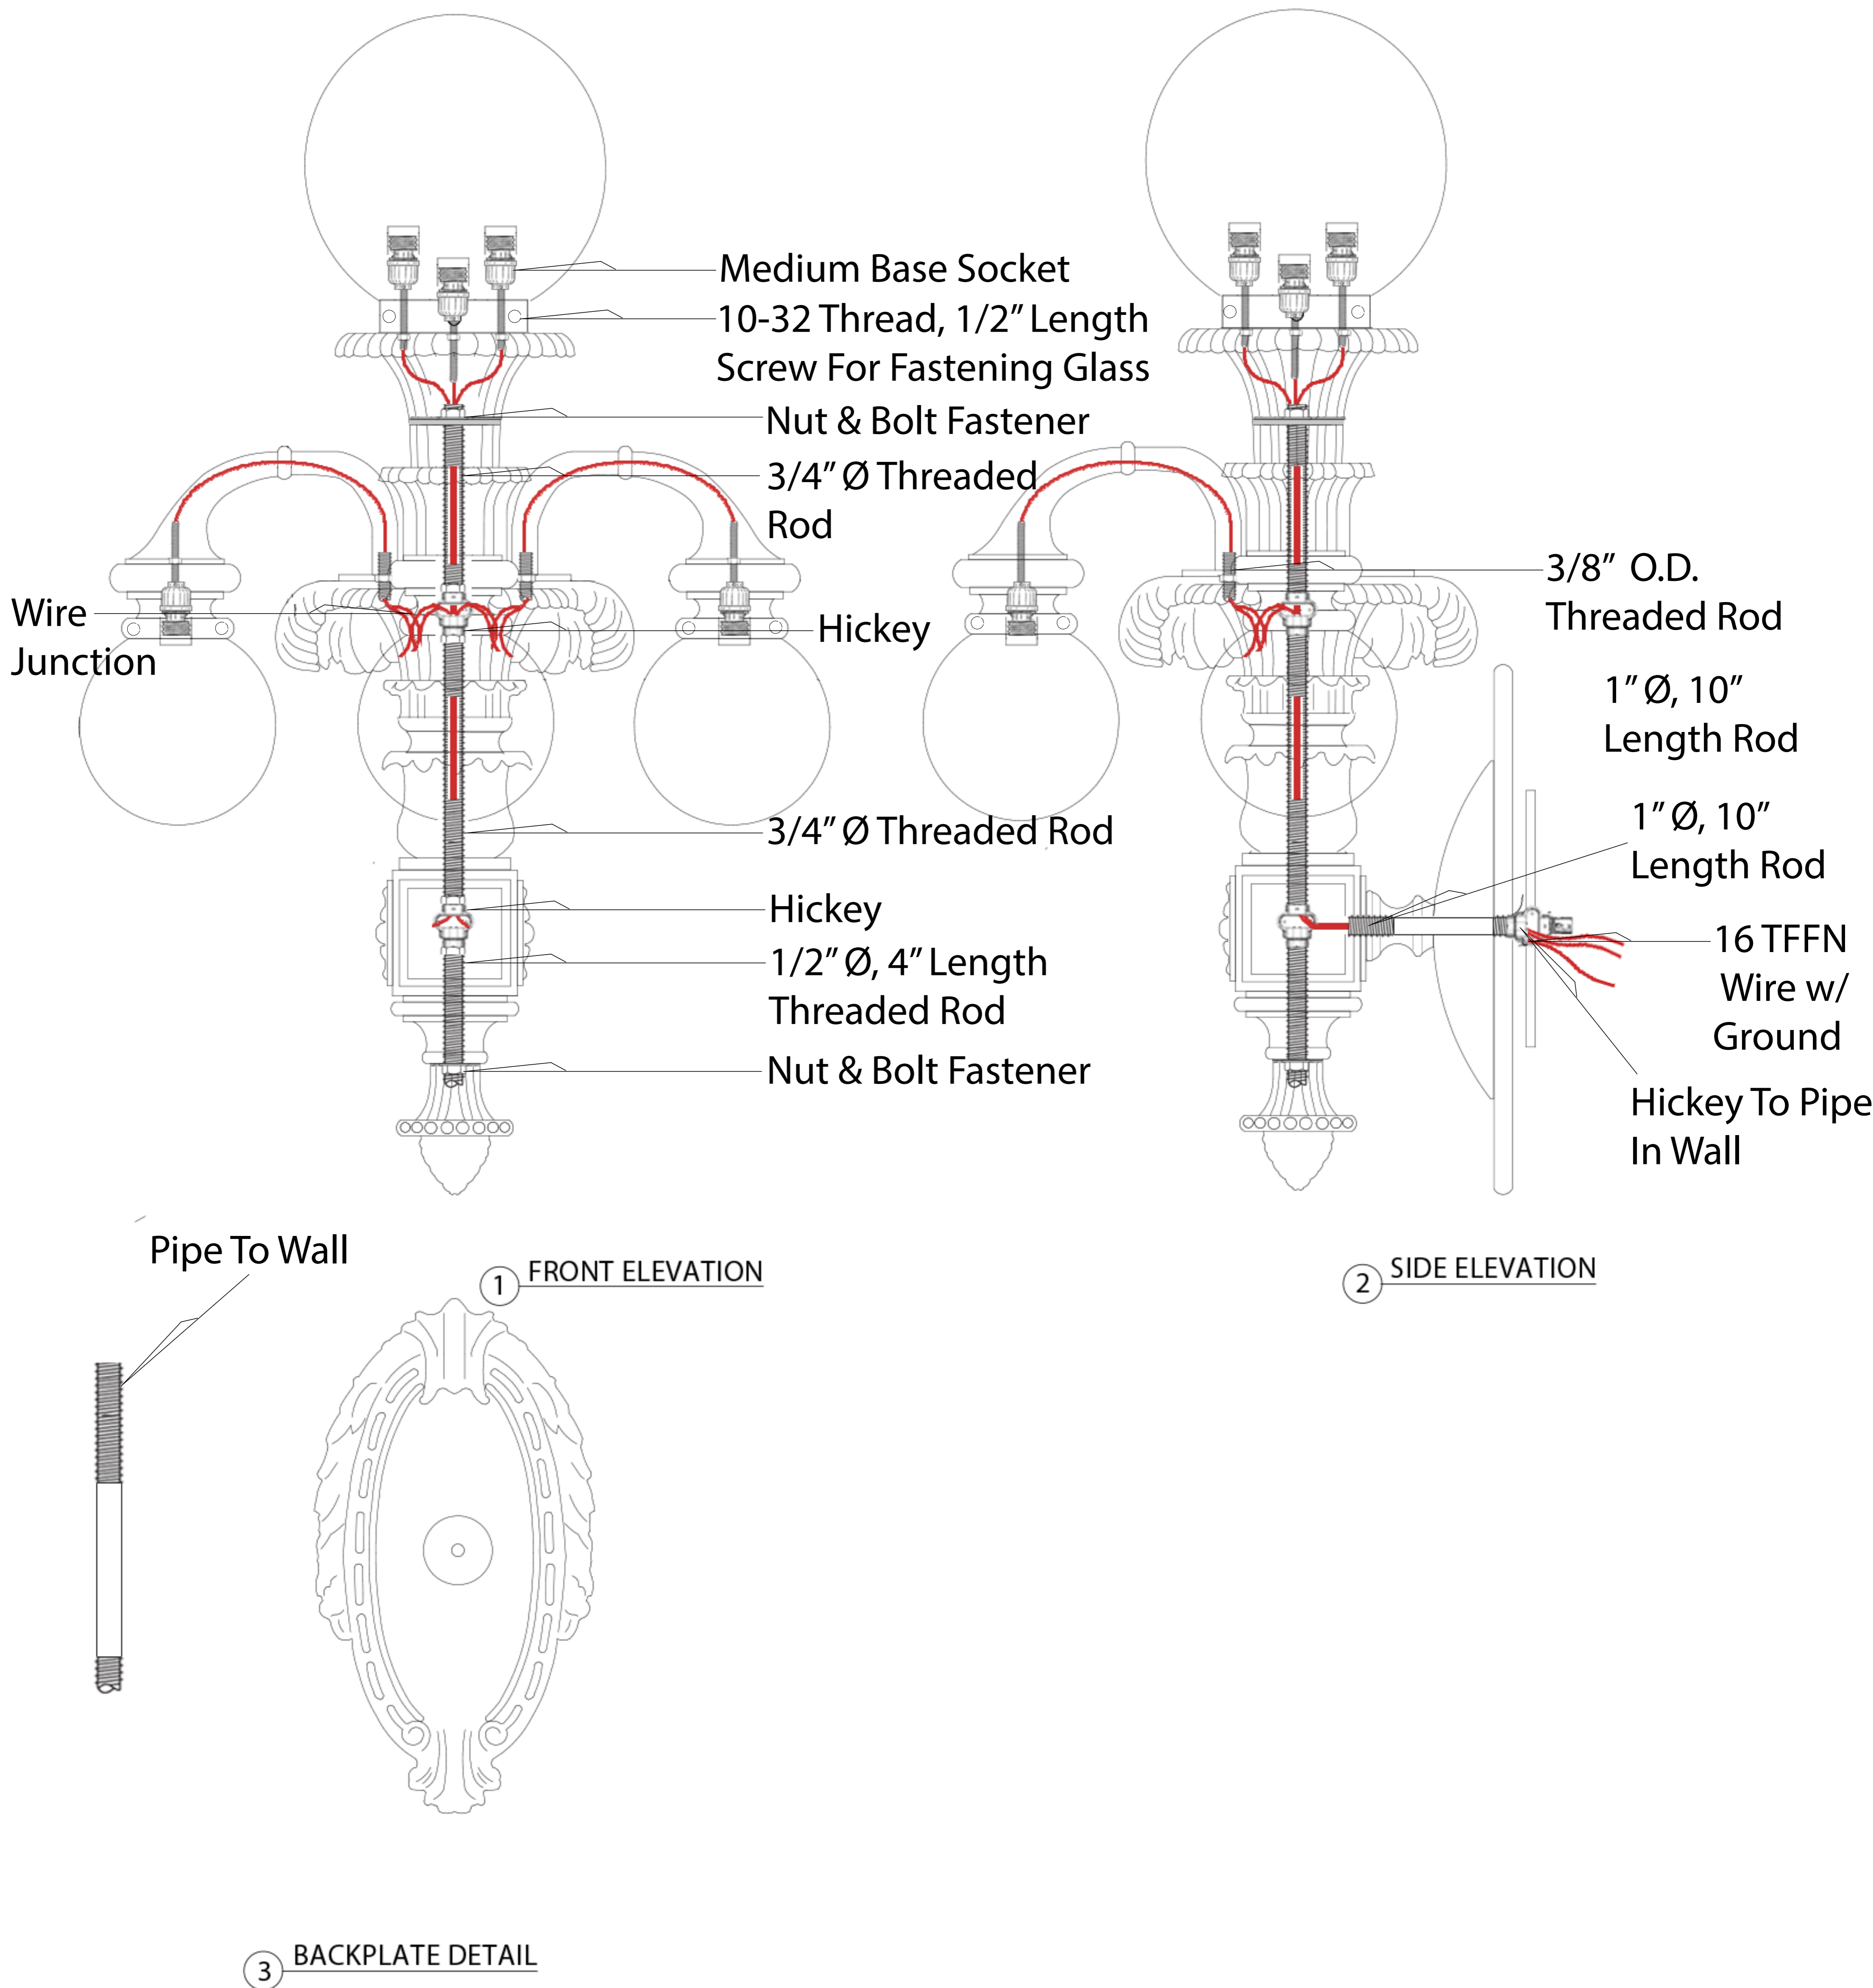

William J Brennan Courthouse

Type: B

Assembly & Wiring Diagram

GRAND LIGHT

Historic Lighting Restoration & Custom Lighting

104 Day St. Seymour, Ct 06483

PH: 1-800-922-1469 Fax: 203-785-1184

Web: LightRestoration.com

Project: William J Brennan Courthouse

Lamp: As Is
Voltage: 120V
Socket: (7) Medium Base
Ballast: N/A

Circuits: 1
Finish: Gold Patina
Shade: Glass
SO#: 70366

Glass: (3) Opal 6"
(1) Opal 12"

QTY: 4

Date: 10/20/15

Type: B