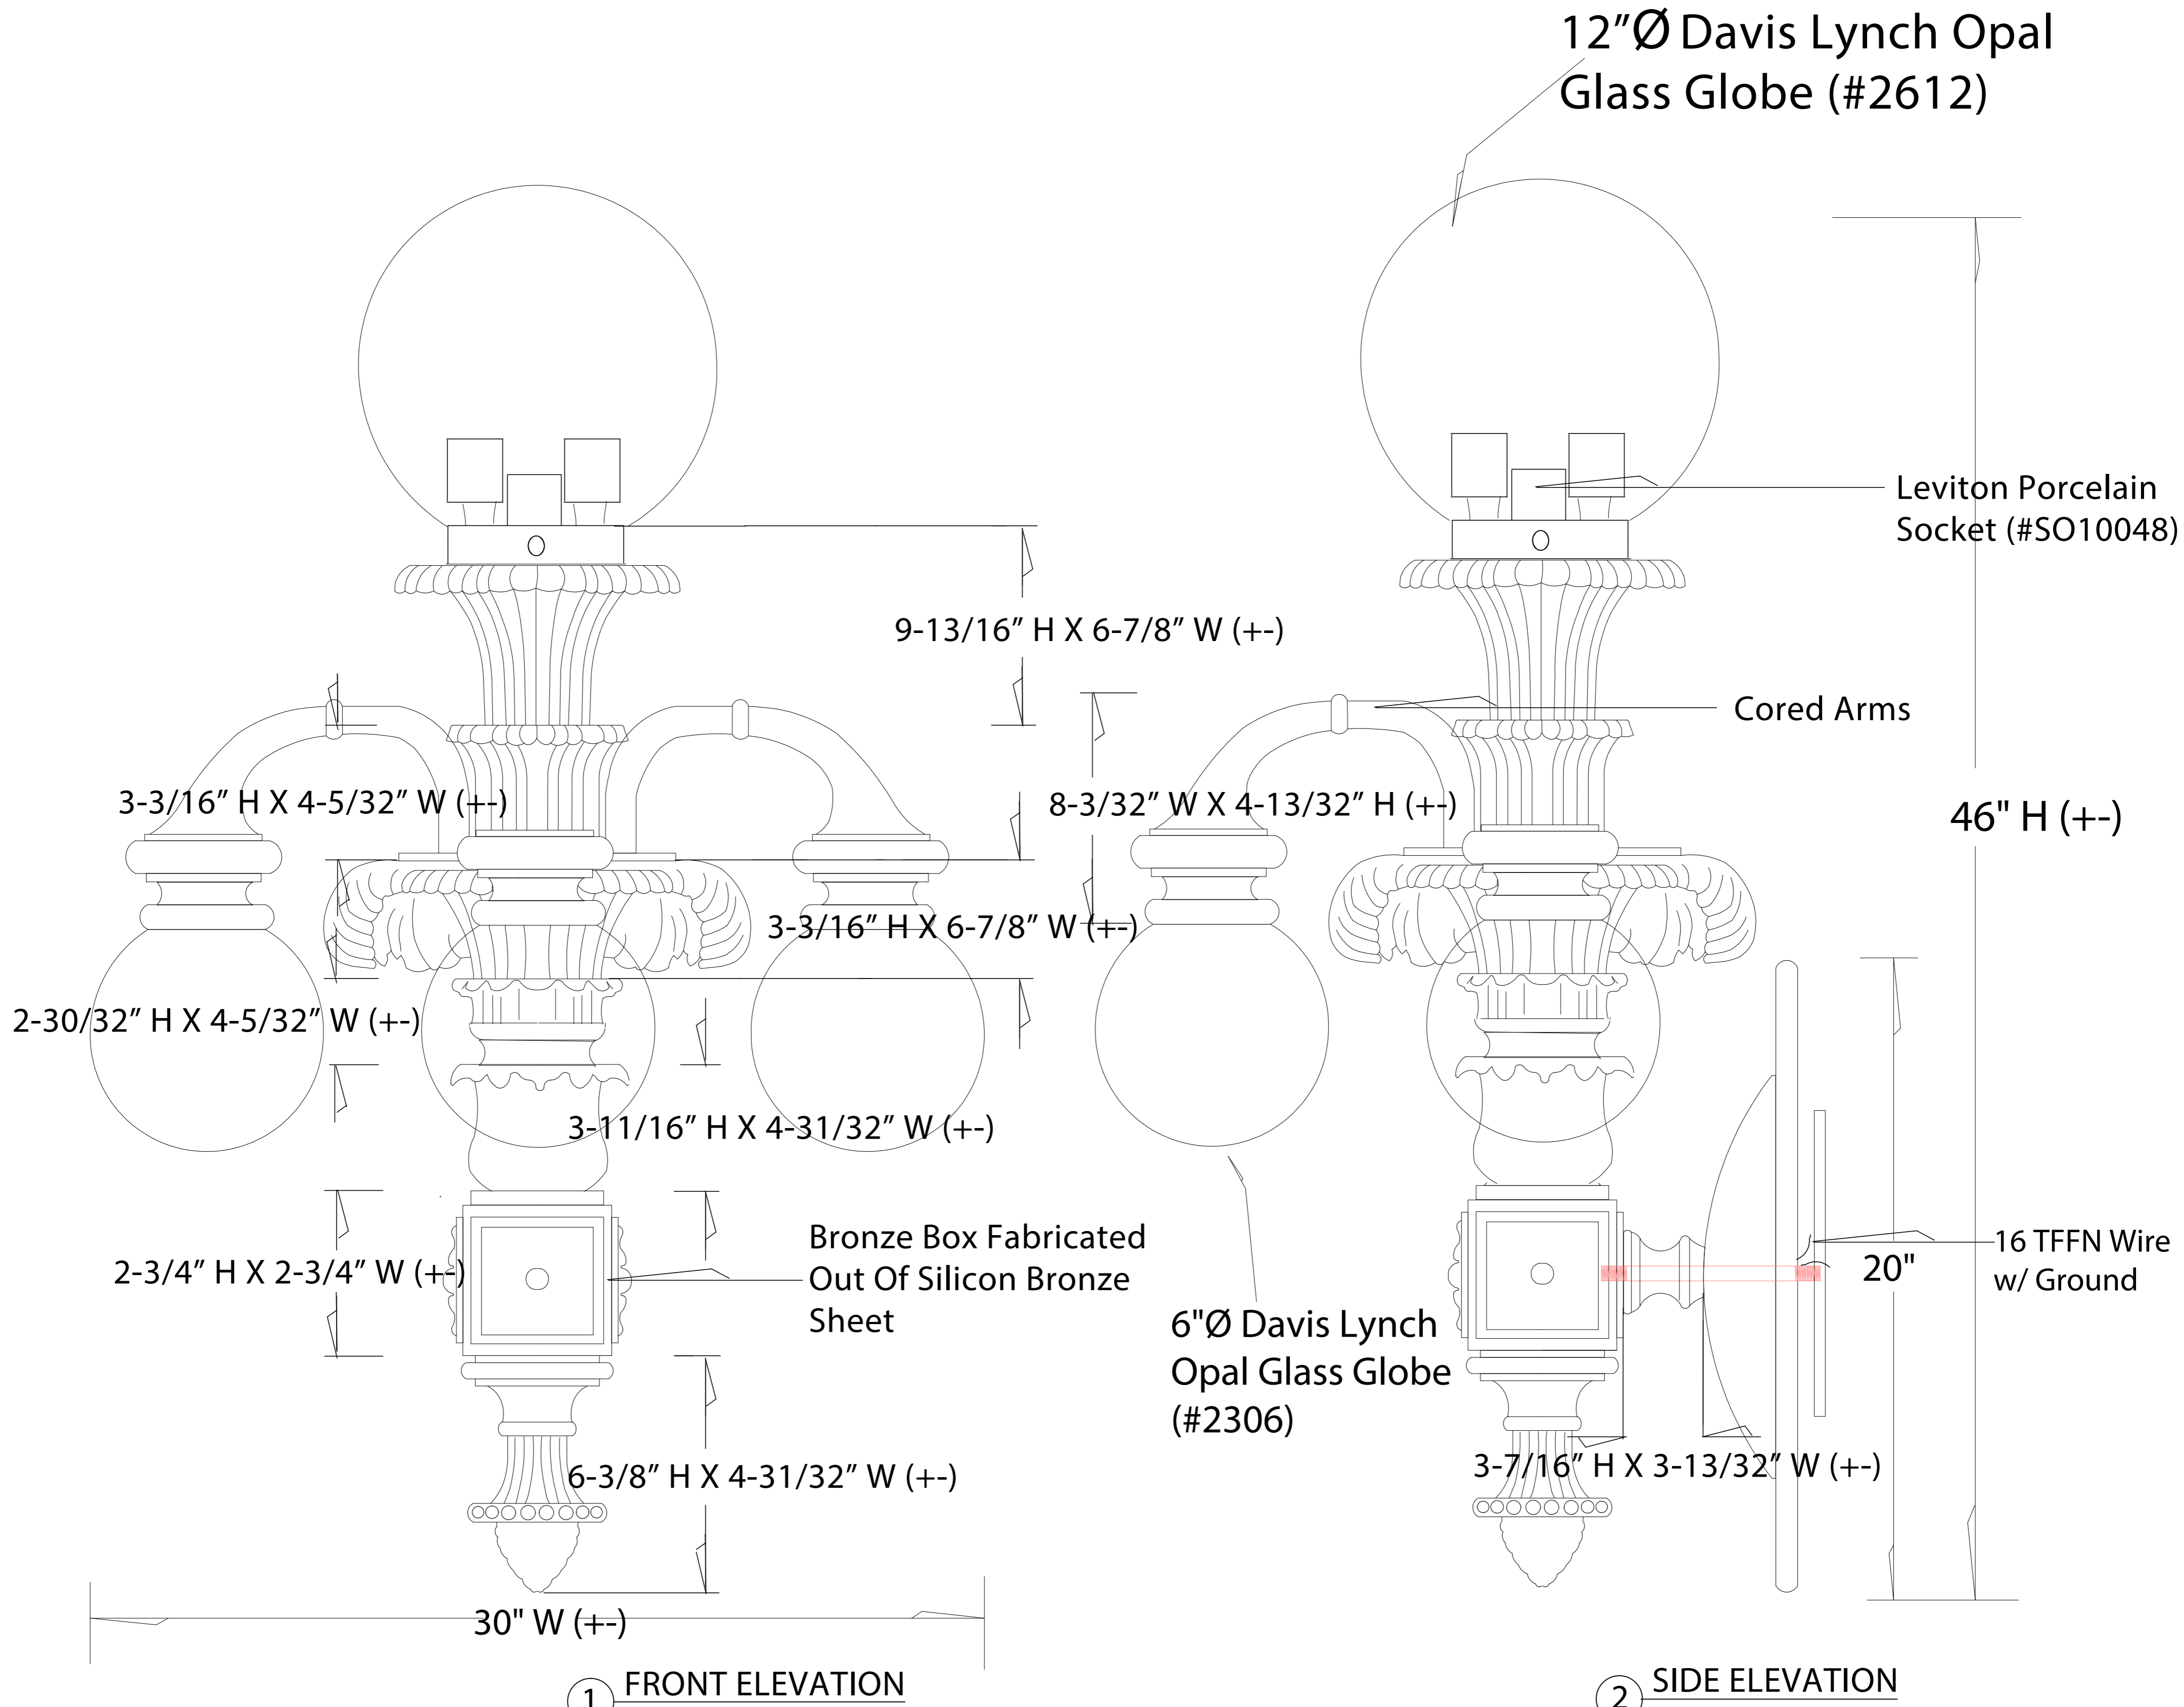

William J Brennan Courthouse

Type: B

NOTE:

1. ALL COMPONENTS WILL BE CAST IN SILICON BRONZE INGOT ALLOY (C873)
2. SEE ATTACHED "TYPE B DETAIL"
3. ALL COMPONENTS TO RECEIVE ANTIQUE PATINA FINISH TO CLOSELY MATCH EXISTING

GRAND LIGHT
Historic Lighting Restoration & Custom Lighting
104 Day St. Seymour, Ct 06483
PH: 1-800-922-1469 Fax: 203-785-1184
Web: LightRestoration.com

Project: William J Brennan Courthouse

Lamp: As Is	Circuits: 1	Glass: (3) Opal 6"
Voltage: 120V	Finish: Gold Patina	(1) Opal 12"
Socket: (7) Medium Base	Shade: Glass	
Ballast: N/A	SO#: 70366	

QTY: 4   Date: 9/21/15   Type: B