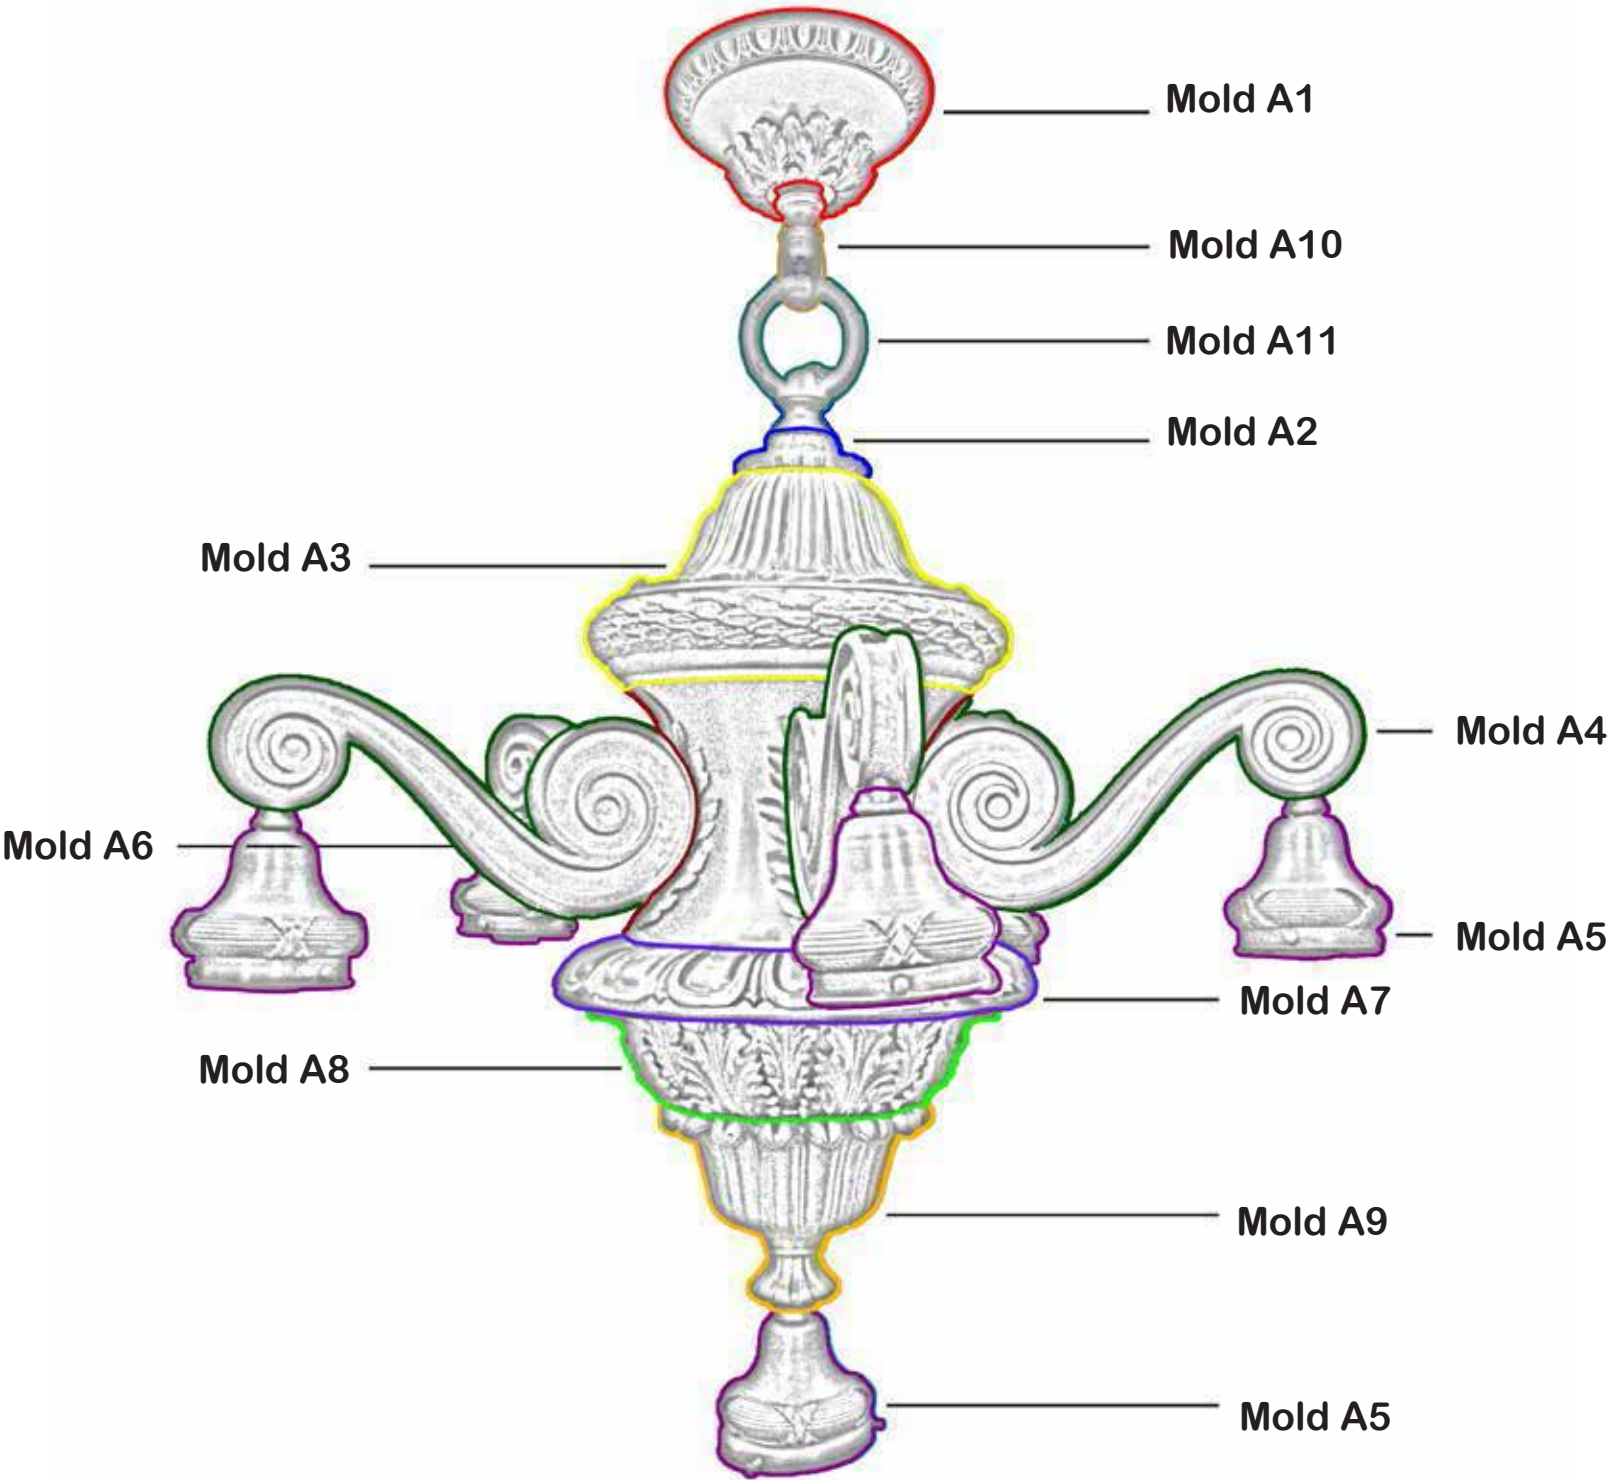

**William J Brennan Courthouse
Type A New Mold Configuration**

GRAND LIGHT

Historic Lighting Restoration & Custom Lighting

104 Day St. Seymour, Ct 06483

PH: 1-800-922-1469 Fax: 203-785-1184

Web: LightRestoration.com

Project: William J Brennan Courthouse

Lamp: As Is

Voltage: 120V

Socket: (6) Medium Base

Ballast: N/A

Circuits: 1

Finish: Gold Patina

Shade: Glass

SO#: 70366

Glass: (6) Opal 8"

QTY: 6

Date: 9/21/15

Type: A