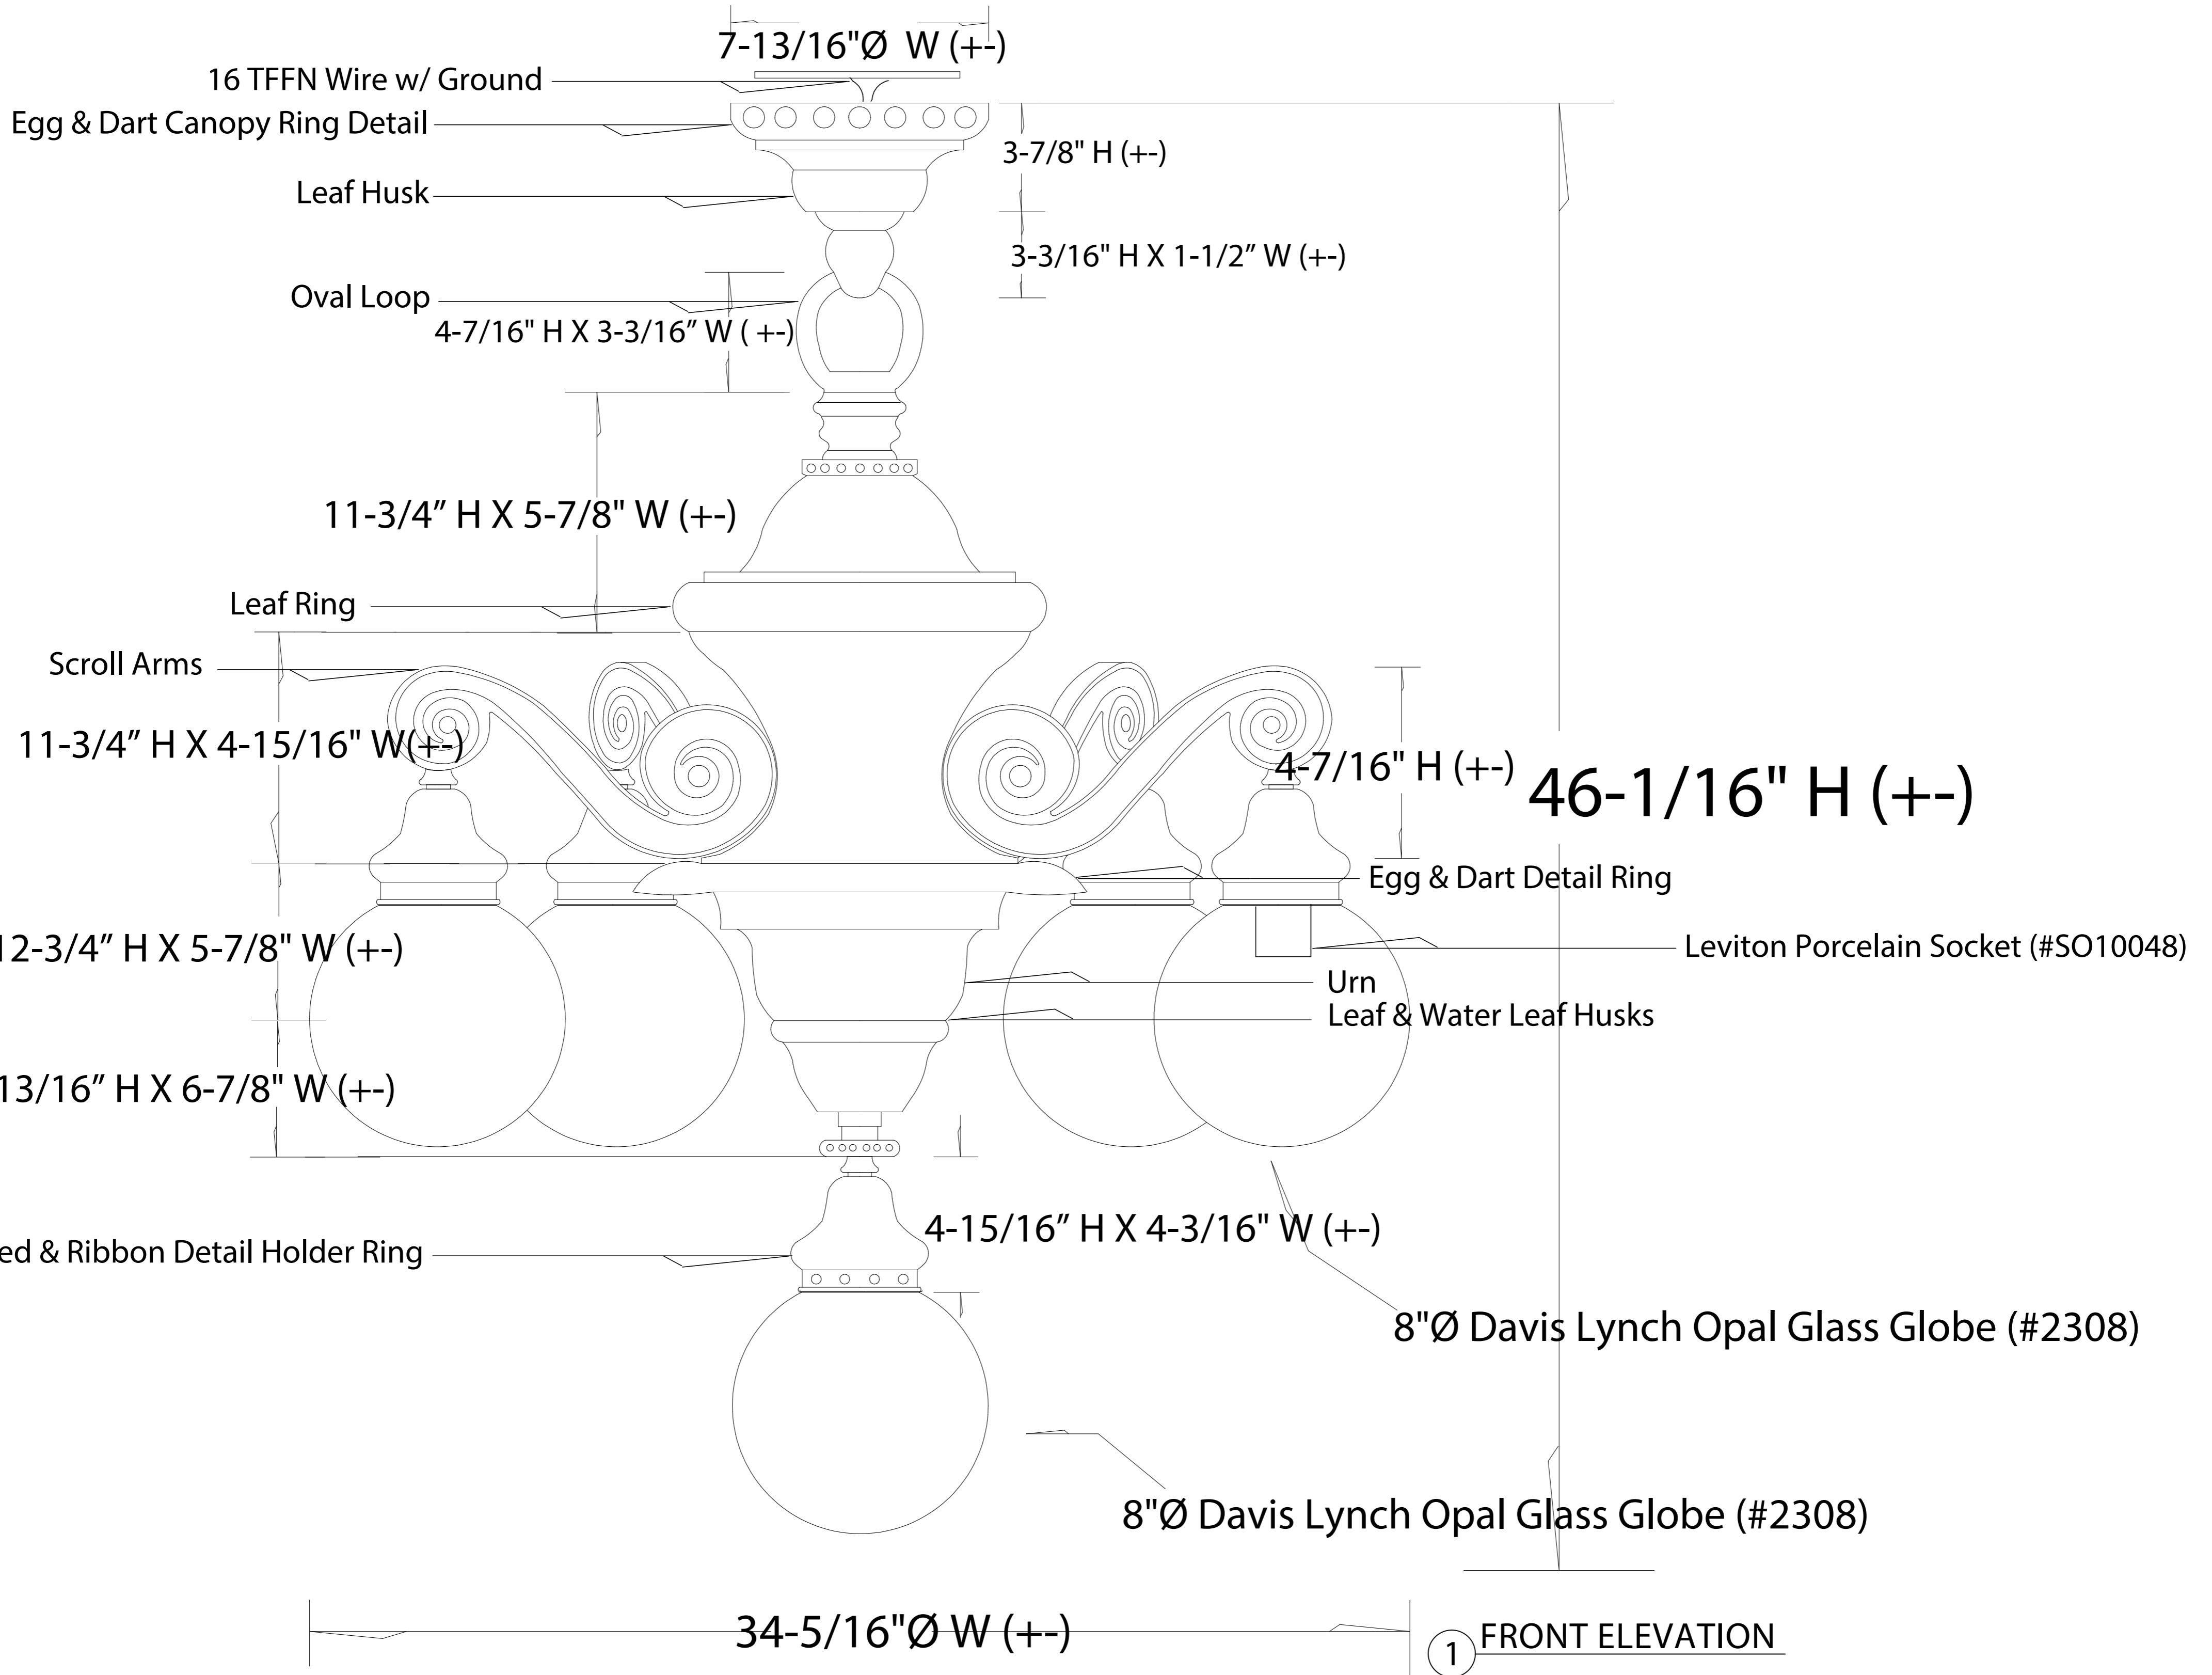

William J Brennan Courthouse

Type: A

NOTE:

1. ALL COMPONENTS WILL BE CAST IN SILICON BRONZE INGOT ALLOY (C873)
2. SEE ATTACHED "TYPE A DETAIL"
3. ALL COMPONENTS TO RECEIVE ANTIQUE PATINA FINISH TO CLOSELY MATCH EXISTING

GRAND LIGHT
Historic Lighting Restoration & Custom Lighting
104 Day St. Seymour, Ct 06483
PH: 1-800-922-1469 Fax: 203-785-1184
Web: LightRestoration.com

Project: William J Brennan Courthouse
Lamp: As Is
Voltage: 120V
Socket: (6) Medium Base
Ballast: N/A
Circuits: 1
Finish: Gold Patina
Shade: Glass
SO#: 70366
Glass: (6) Opal 8"
QTY: 6
Date: 9/21/15
Type: A