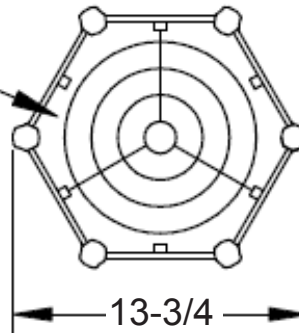

Custom Pendant Lighting Fixture

Concentric Ring Louver

Note:

- Max Chain Height Quoted 15'
- Wired Using (4) Medium Base Sockets
- Fabricated Using Aluminum
- If Gold Finish Does Not Look Great, All Components Will Be Black (TBD)