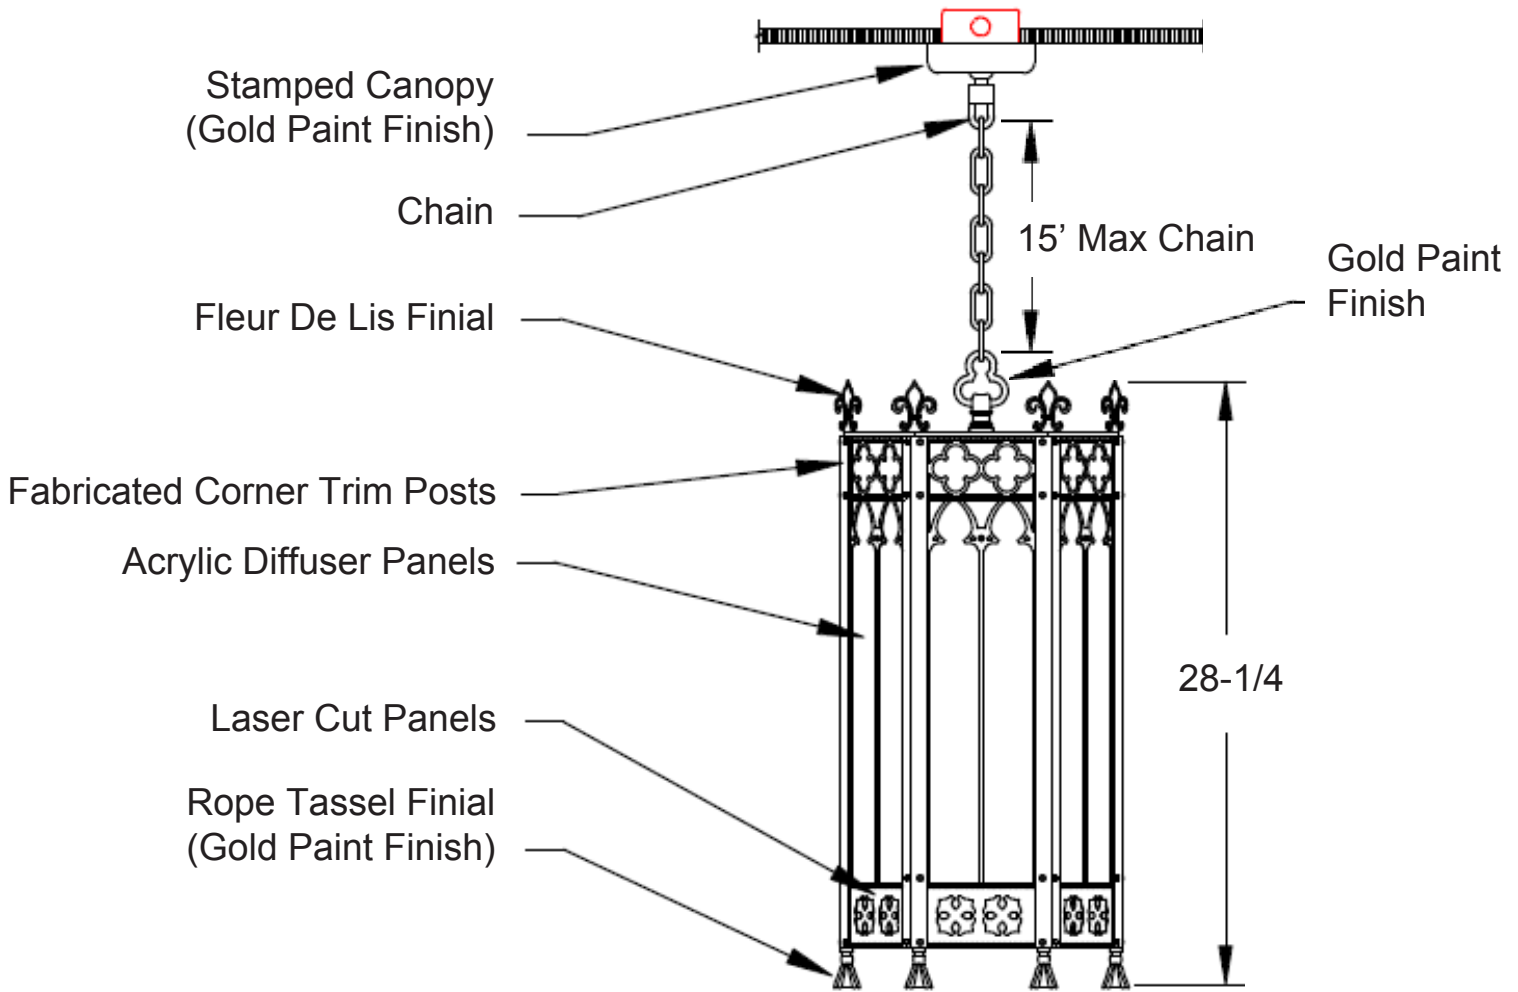

Custom Pendant Lighting Fixture

Concentric Ring Louver

Note:

- Max Chain Height Quoted 15'
- Wired Using (4) Medium Base Sockets
- Fabricated Using Aluminum
- If Gold Finish Does Not Look Great, All Components Will Be Black (TBD)

Lamp: Incandescent	Socket: Medium Base	Diffuser: Acrylic
Finish: Black	Ballast: N/A	Type: Indoor/Dry
Voltage: 120v	Circuits: 1	S/O #: 71247

QTY: 6 Date: 8/30/16 Type: Pendant