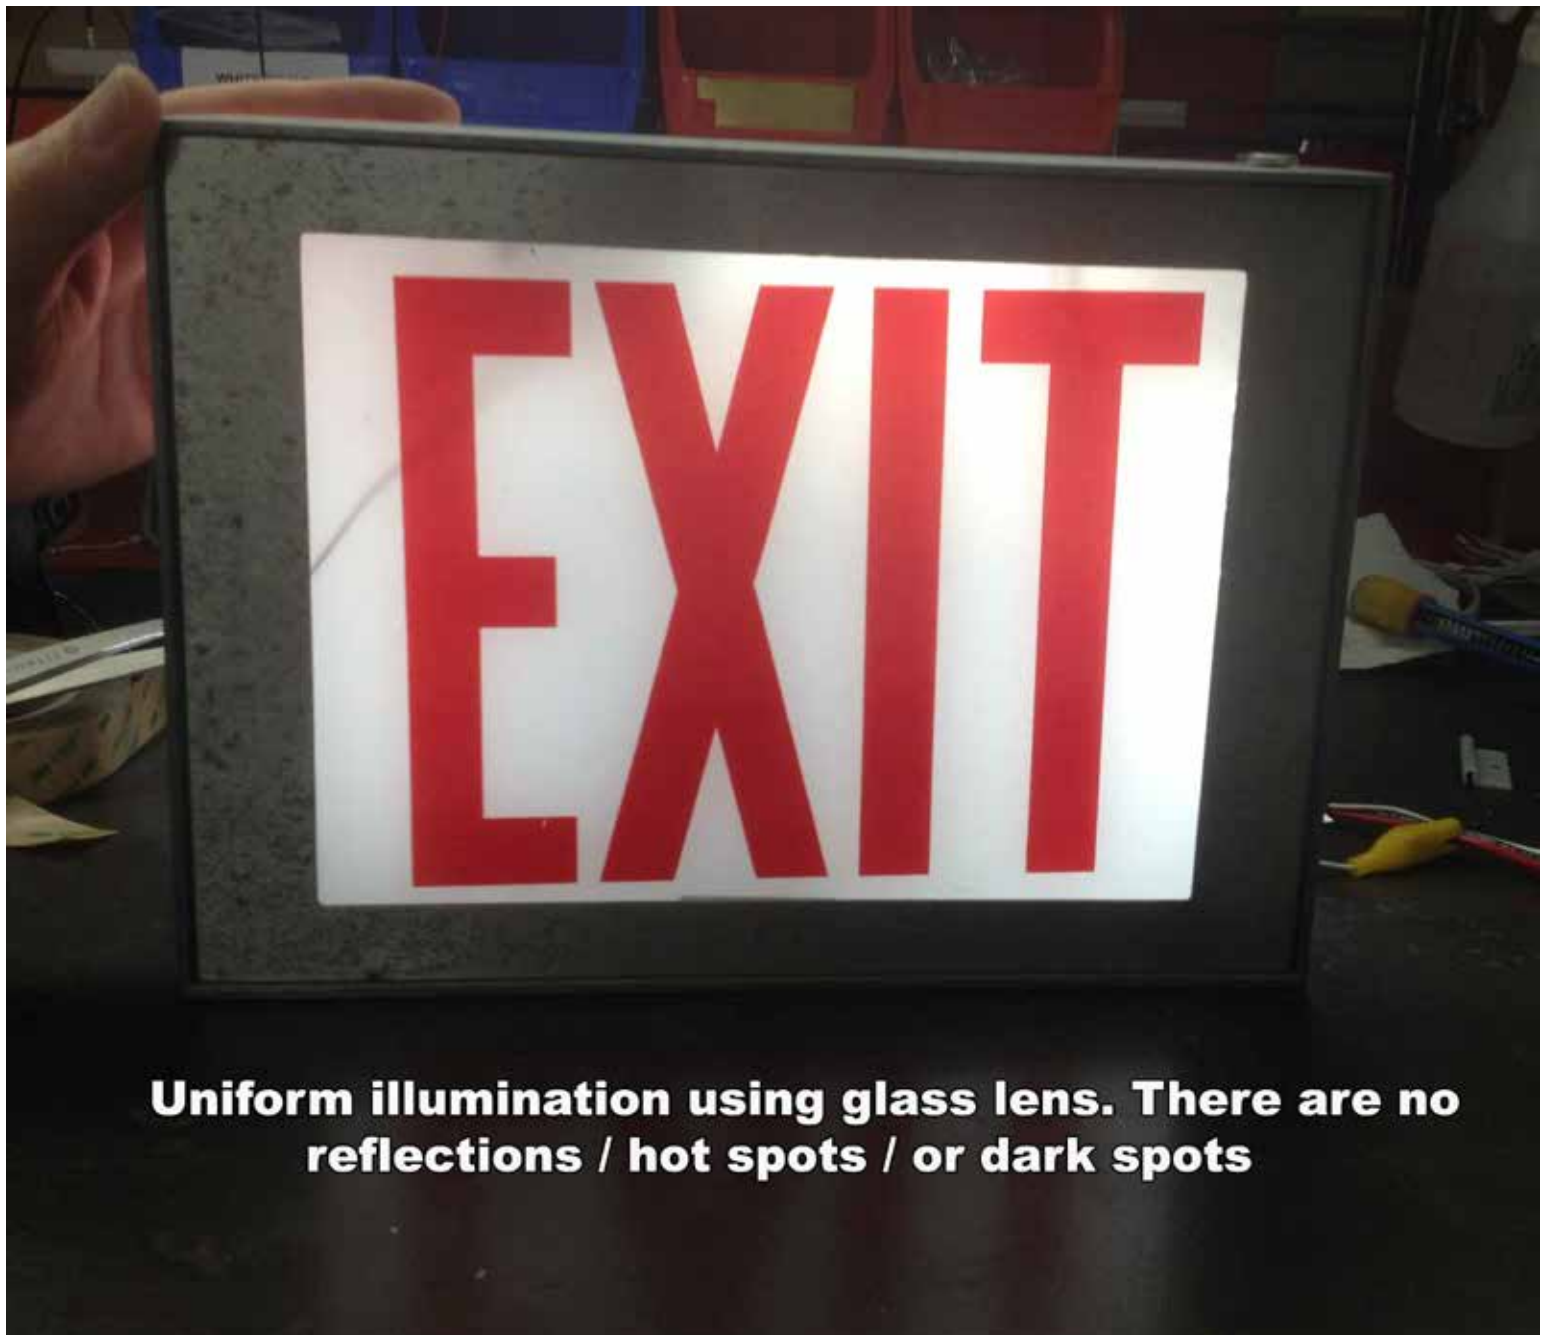

## Yale Center For the British Arts Exit Sign LED Retrofit

**Uniform illumination using glass lens. There are no reflections / hot spots / or dark spots**