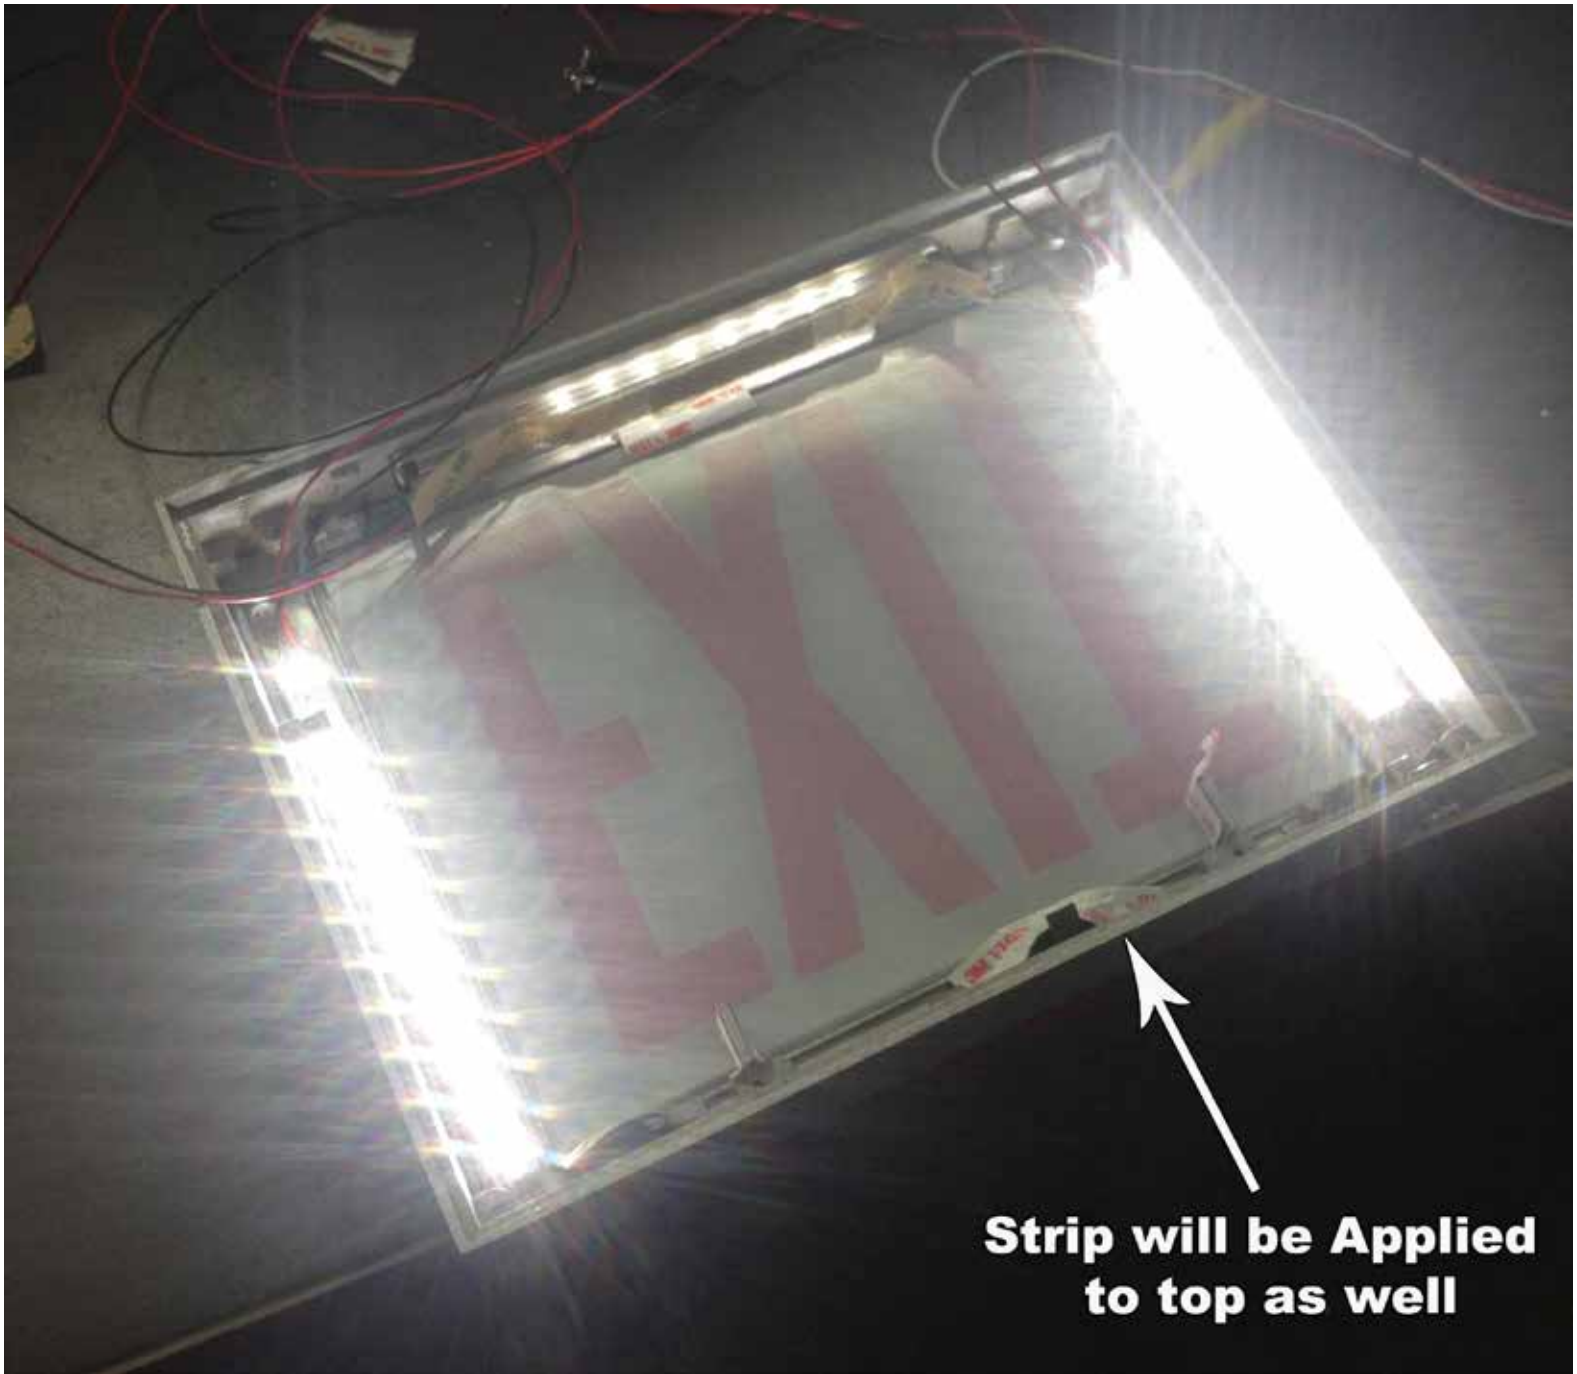

Yale Center For the British Arts Exit Sign LED Retrofit

**Strip will be Applied
to top as well**

Note:

Includes 4K CCT LED boards on sign top and both sides and a separate LED downlight board, 24VDC, 12W CV class 2 driver for mounting outside of the sign in the electrical box and all mounting hardware for a plug and play retrofit installation.

GRAND LIGHT

Historic Lighting Restoration & Custom Lighting

104 Day St Seymour, Ct 06483

PH: 1-800-922-1469 Fax: 203-828-6307

Web: LightRestoration.com

Project: Yale Center for the British Arts

Lamp: 4K CCT LED

LED Engine: 24VDC, 12W CV class
2 driver

Finish: Aluminum

Type: EXIT

Date: 10/16/14