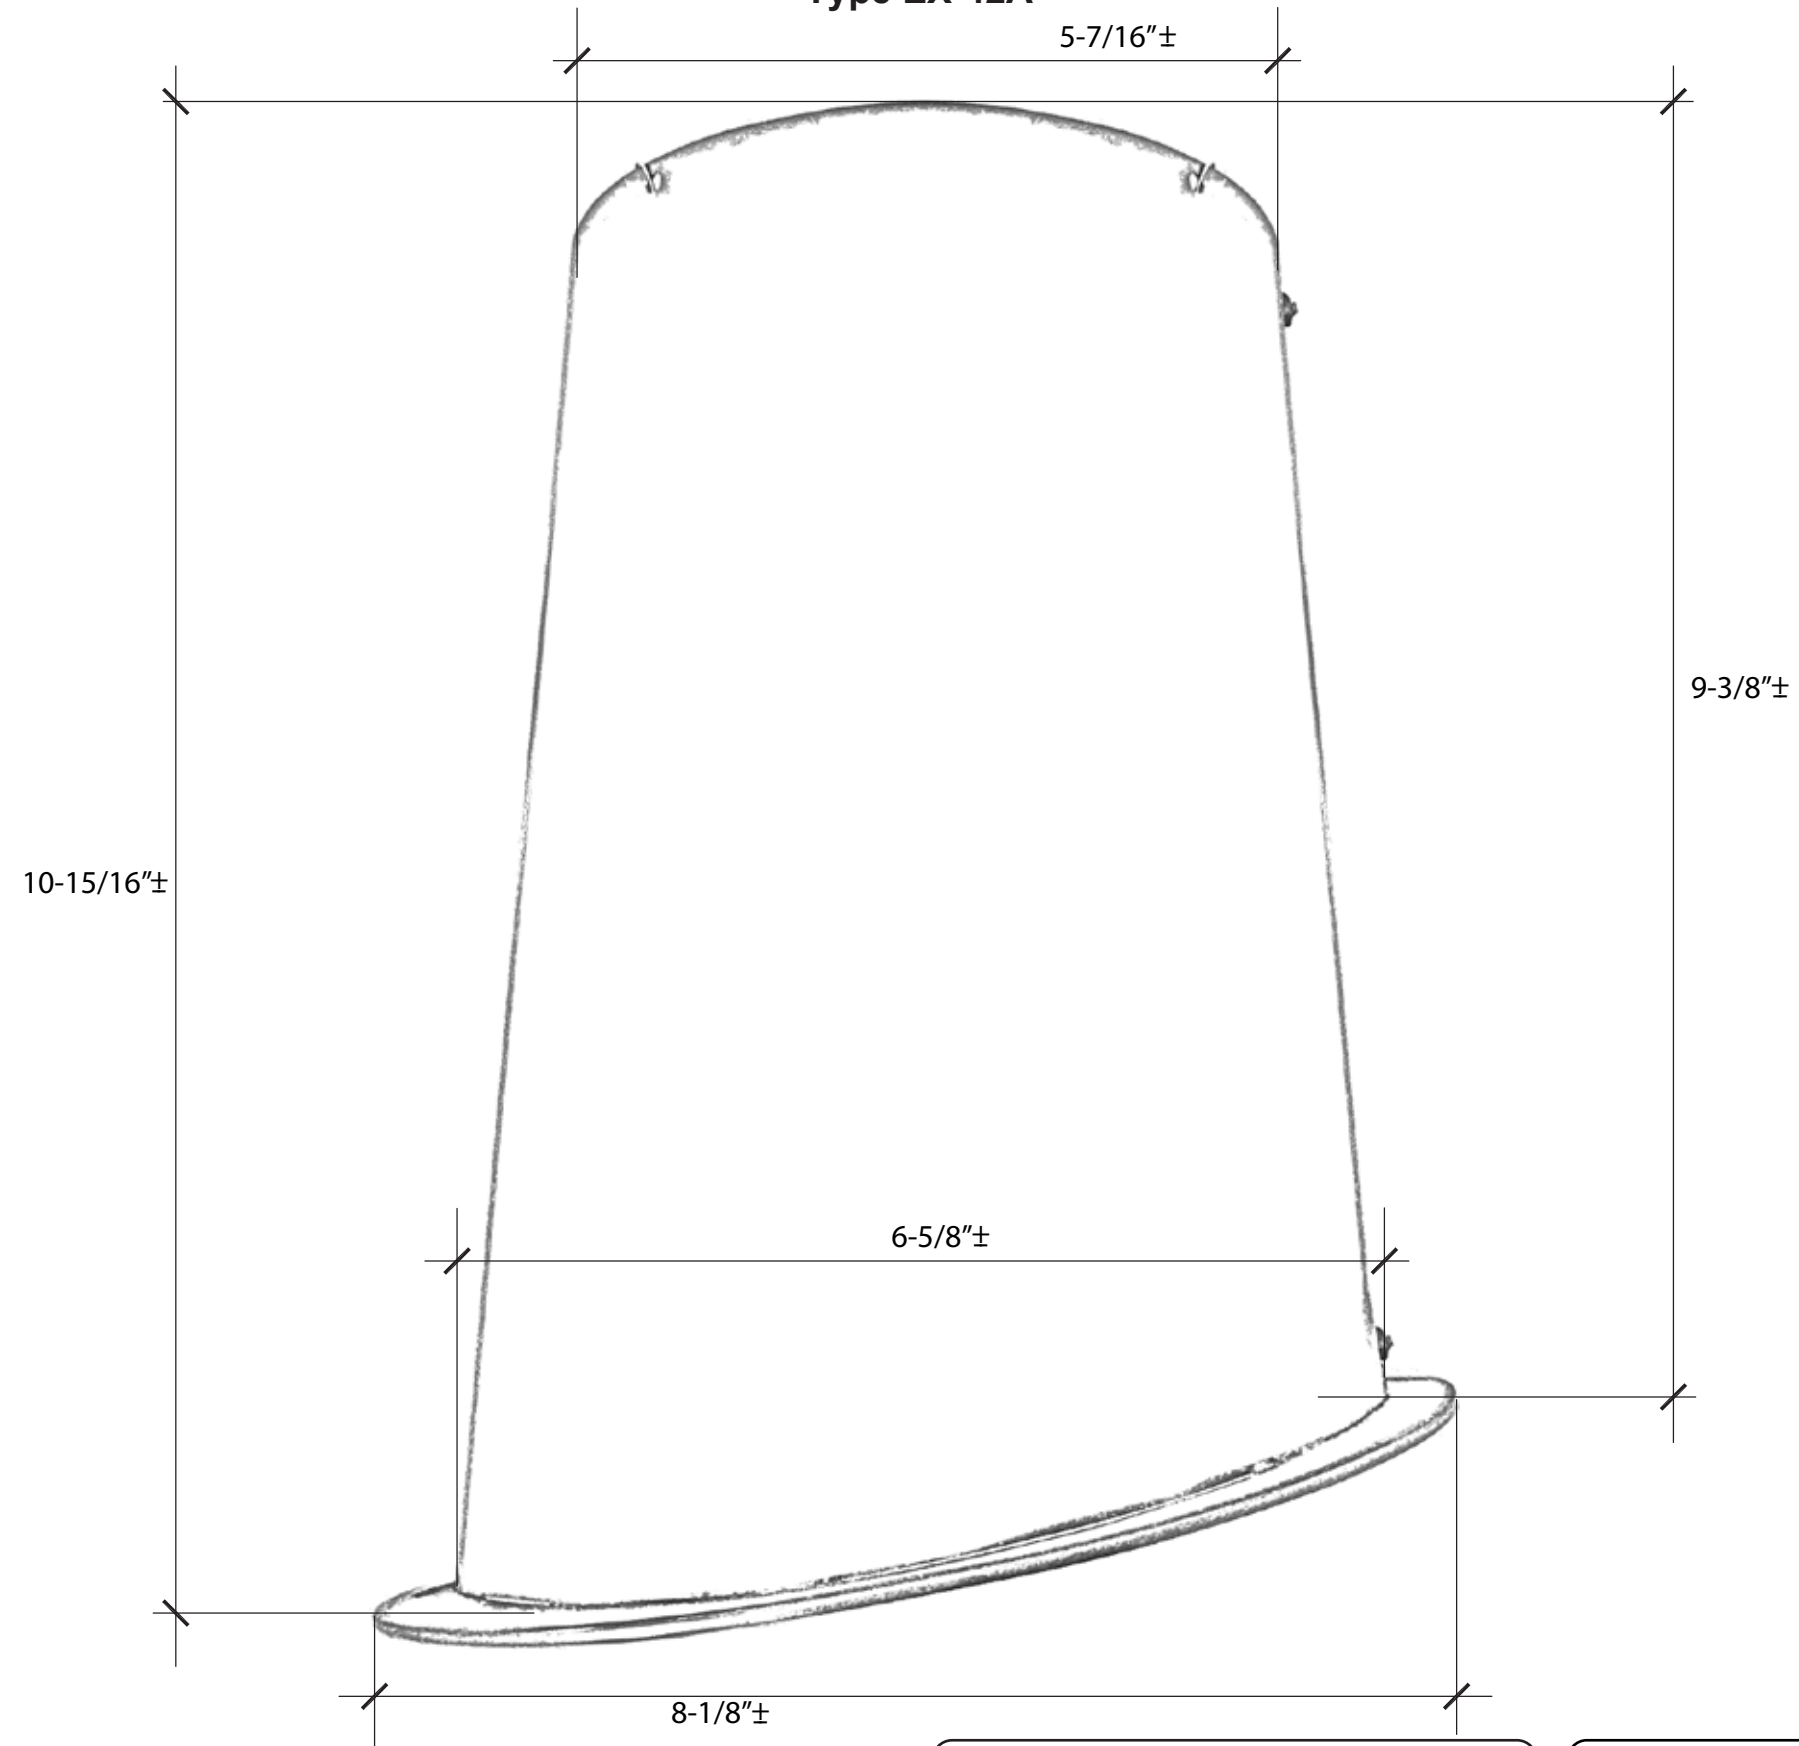

Harvard University - Lowell House
Type EX-42A

GRAND LIGHT
Historic Lighting Restoration & Custom Lighting
104 Day St. Seymour, Ct 06483
PH: 1-800-922-1469 Fax: 203-785-1184
Web: GrandLight.com

Project: Harvard University - Lowell House
Lamp: TBD   Socket: TBD   S/O #: 71473
Finish: Black/Bronze   Ballast: N/A   Glass: N/A
Voltage: 120v   Circuits: 1   Type: Indoor/Dry
QTY: 1 Vol: Final Date: 3/22/18 Type: EX42A