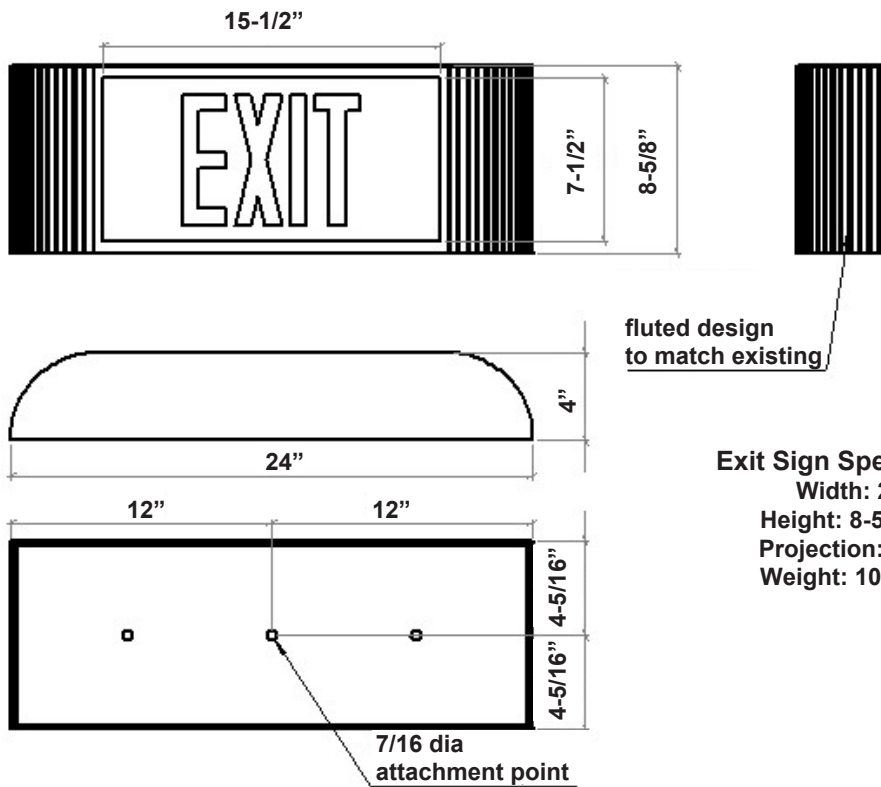

S/O #: 72145

Finish: Gold

Circuits: 2

Glass: Flashed

Voltage: 120v

Material: Brass/Steel

Type: Indoor

QTY: 3 VOL: Final Date: 7/19/19 Type: 4R

Sag Harbor Cinema
Type: 4R (Replica)

Exit Sign Specs
Width: 24"
Height: 8-5/8"
Projection: 4"
Weight: 10lbs

Emergency Specs

Voltage: 120/277v

Lamp: 3W LED

Battery: 90 min Battery Life at 100% Charge

Weight: Additional 2-1/4lbs